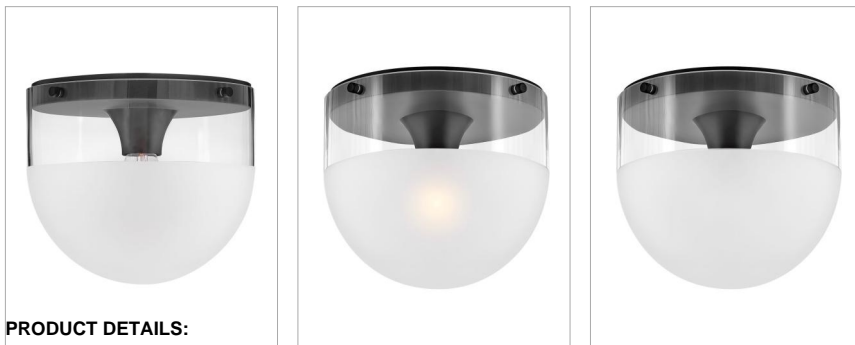

### SMALL FLUSH MOUNT

Beck's transitional style is reinforced by a smooth Black finish paired with an etch-dipped glass shade offering texture and visual interest.

DETAILS	
FINISH:	Black
MATERIAL:	Steel
GLASS:	Clear with Etch-Dipped

DIMENSIONS	
WIDTH:	9"
HEIGHT:	8"
WEIGHT:	3.3lb

LIGHT SOURCE	
LIGHT SOURCE:	LED Lamp
WATTAGE:	1-8w Med. LED, 60w Equiv.
VOLTAGE:	120v

MOUNTING	
CANOPY:	8.75" Dia.

SHIPPING	
CARTON LENGTH:	11.5
CARTON WIDTH:	11.5
CARTON HEIGHT:	11.8
CARTON WEIGHT:	4.2

#### PRODUCT DETAILS:

- Suitable for use in dry (indoor) locations as defined by NEC and CEC. Meets United States UL Underwriters Laboratories & CSA Canadian Standards Association Product Safety Standards
- Merging the best of traditional and modern elements, with a sophisticated and streamlined silhouette perfect for any space
- Striking black finish enhances design
- Medium based LED lamp required