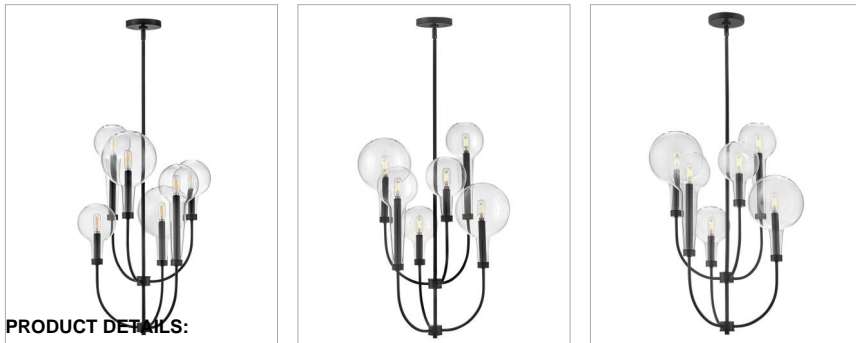

ALCHEMY

30525BK

MEDIUM MULTI TIER

Inspired by the vintage flasks of a chemistry classroom, Alchemy is a unique statement piece. Its tapered globes instantly stand out in a variety of spaces, while the open silhouette enhances its sophisticated edge.

DETAILS	
FINISH:	Black
MATERIAL:	Steel
GLASS:	Clear
SLOPE DEGREE:	90

DIMENSIONS	
WIDTH:	20"
HEIGHT:	27.8"
WEIGHT:	3.6lb

LIGHT SOURCE	
LIGHT SOURCE:	LED Lamp
WATTAGE:	6-5w Cand. LED, 60w Equiv.
VOLTAGE:	120v

MOUNTING	
CANOPY:	4.75" Dia.
LEAD WIRE:	1 X 120"
MAX HEIGHT:	53.3

SHIPPING	
CARTON LENGTH:	22.5
CARTON WIDTH:	22.5
CARTON HEIGHT:	25.8
CARTON WEIGHT:	6.5

PRODUCT DETAILS:

- This stem hung fixture may be hung on a sloped ceiling
- This fixture includes multiple down stems in various lengths to customize the installation height, including one 6" stem and three 12" stems.
- Suitable for use in dry (indoor) locations as defined by NEC and CEC. Meets United States UL Underwriters Laboratories & CSA Canadian Standards Association Product Safety Standards
- Merging the best of traditional and modern elements, with a sophisticated and streamlined silhouette perfect for any space
- Striking black finish enhances design