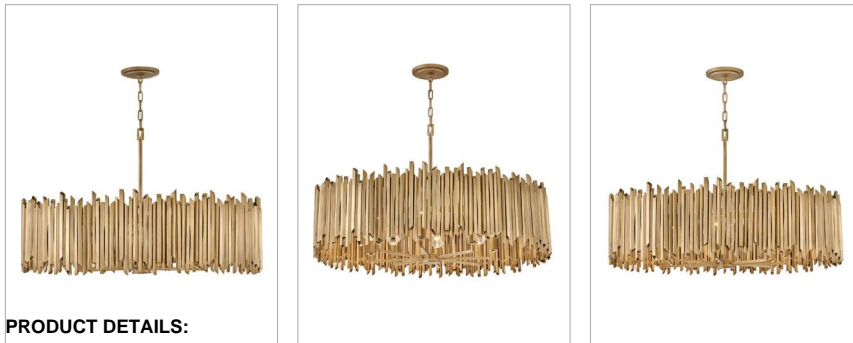

#### LARGE DRUM

Gleaming with both natural and glam influences, Roca makes a dramatic statement. Part of the Lisa McDennon Collection, this dazzling design stands apart with its striking sculptural silhouette. Roca radiates an edgy organic elegance with handmade, hand-painted square rods in Burnished Gold.

DETAILS	
FINISH:	Burnished Gold
MATERIAL:	Steel
SLOPE DEGREE:	90

DIMENSIONS	
WIDTH:	40"
HEIGHT:	25"
WEIGHT:	39.3lb

LIGHT SOURCE	
LIGHT SOURCE:	LED Lamp
WATTAGE:	8-14w Med. LED, 100w Equiv.
VOLTAGE:	120v

#### PRODUCT DETAILS:

- This chain or cable hung fixture may be installed on any sloped ceiling
- Suitable for use in dry (indoor) locations as defined by NEC and CEC. Meets United States UL Underwriters Laboratories & CSA Canadian Standards Association Product Safety Standards
- The Lisa McDennon Collection offers a striking mix of edgy, sculptural silhouettes that incorporate modern, organic elements and luxe materials, brought to life by her innovative and original point of view.
- Bold silhouette with dramatic details creates a modern statement
- Luxurious gold finish with opulent sheen