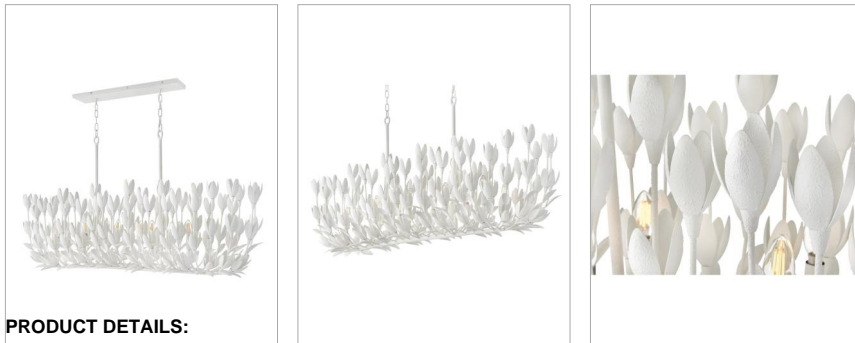

FLORA

30015TXP

LARGE TEN LIGHT LINEAR

Flora is a work of art inspired by the delicate nature and beauty of florals. Blurring the line between lighting and sculpture, Flora's handmade, hand-painted blooms mesmerizingly unfold while the bulbs beautifully nestle inside.

DETAILS	
FINISH:	Textured Plaster
MATERIAL:	Steel
SLOPE DEGREE:	90
DIMMABLE:	YES - WITH DIMMABLE LAMP (NOT INCLUDED)

DIMENSIONS	
WIDTH:	60"
HEIGHT:	27.8"
DEPTH:	14
WEIGHT:	36lb

LIGHT SOURCE	
LIGHT SOURCE:	Socketed
WATTAGE:	10-5w Cand. LED, 60w Equiv.
VOLTAGE:	120v

MOUNTING	
CANOPY:	4.5"W X 20"L
LEAD WIRE:	1 X 144"

SHIPPING	
CARTON LENGTH:	66
CARTON WIDTH:	20
CARTON HEIGHT:	23.5
CARTON WEIGHT:	61.6