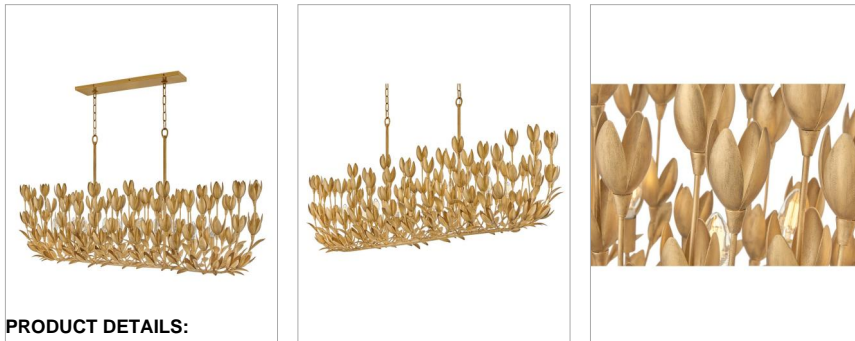

lisa mcDennon
COLLECTION

FLORA

30015BNG

LARGE TEN LIGHT LINEAR

Flora is a work of art inspired by the delicate nature and beauty of florals. Blurring the line between lighting and sculpture, Flora's handmade, hand-painted blooms mesmerizingly unfold while the bulbs beautifully nestle inside.

DETAILS	
FINISH:	Burnished Gold
MATERIAL:	Steel
SLOPE DEGREE:	90
DIMMABLE:	DOES NOT APPLY

DIMENSIONS	
WIDTH:	60"
HEIGHT:	27.8"
DEPTH:	14
WEIGHT:	36lb

LIGHT SOURCE	
LIGHT SOURCE:	Socketed
WATTAGE:	10-5w Cand. LED, 60w Equiv.
VOLTAGE:	120v

MOUNTING	
CANOPY:	4.5"W X 20"L
LEAD WIRE:	1 X 144"

SHIPPING	
CARTON LENGTH:	66
CARTON WIDTH:	20
CARTON HEIGHT:	23.5
CARTON WEIGHT:	61.6

PRODUCT DETAILS:

- Suitable for use in dry (indoor) locations as defined by NEC and CEC. Meets United States UL Underwriters Laboratories & CSA Canadian Standards Association Product Safety Standards.
- This item may be hung on a sloped ceiling
- Luxurious gold finish with opulent sheen
- Merging the best of traditional and modern elements with a sophisticated and streamlined look
- The Lisa McDennon Collection offers a striking mix of edgy, sculptural silhouettes that incorporate modern, organic elements and luxe materials, brought to life by her innovative and original point of view.