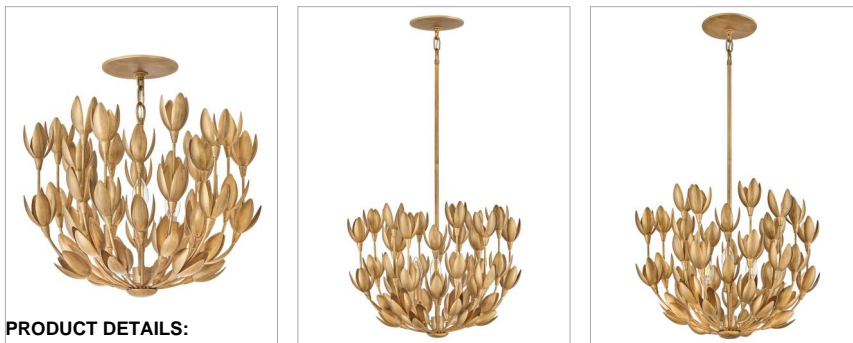

lisa mcdennon
COLLECTION

FLORA

30011BNG

LARGE CONVERTIBLE SEMI-FLUSH MOUNT

Flora is a work of art inspired by the delicate nature and beauty of florals. Blurring the line between lighting and sculpture, Flora's handmade, hand-painted blooms mesmerizingly unfold while the bulbs beautifully nestle inside.

DETAILS

FINISH:	Burnished Gold
MATERIAL:	Steel
SLOPE DEGREE:	90

DIMENSIONS

WIDTH:	20"
HEIGHT:	16"
WEIGHT:	14lb

LIGHT SOURCE

LIGHT SOURCE:	LED Lamp
WATTAGE:	3-5w Cand. LED, 60w Equiv.
VOLTAGE:	120v

MOUNTING

CANOPY:	6.5" Dia.
LEAD WIRE:	1 X 144"
MAX HEIGHT:	45.8

SHIPPING

CARTON LENGTH:	23
CARTON WIDTH:	23
CARTON HEIGHT:	20
CARTON WEIGHT:	22.4

PRODUCT DETAILS:

- This chain or cable hung fixture may be installed on any sloped ceiling
- Convertible fixture mounts directly to canopy or with a fixture-specific stem or chain that is 6" or less
- Suitable for use in dry (indoor) locations as defined by NEC and CEC. Meets United States UL Underwriters Laboratories & CSA Canadian Standards Association Product Safety Standards
- The Lisa McDennon Collection offers a striking mix of edgy, sculptural silhouettes that incorporate modern, organic elements and luxe materials, brought to life by her innovative and original point of view.
- Merging the best of traditional and modern elements, with a sophisticated and streamlined silhouette perfect for any space
- Luxurious gold finish with opulent sheen