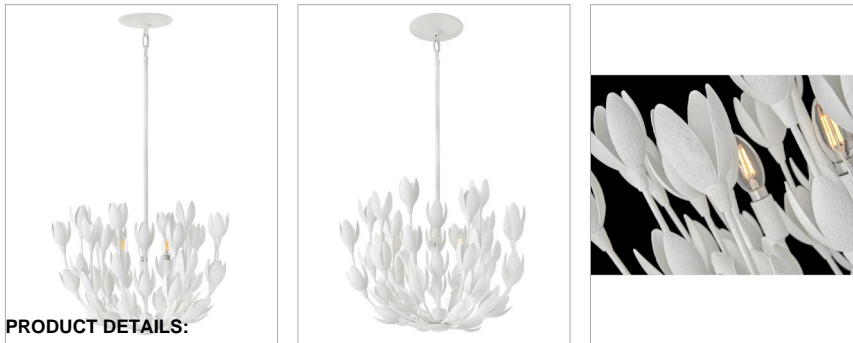

lisa mcDennon
COLLECTION

FLORA

30011TXP

MEDIUM CONVERTIBLE SEMI-FLUSH MOUNT

Flora is a work of art inspired by the delicate nature and beauty of florals. Blurring the line between lighting and sculpture, Flora's handmade, hand-painted blooms mesmerizingly unfold while the bulbs beautifully nestle inside.

DETAILS	
FINISH:	Textured Plaster
MATERIAL:	Steel
SLOPE DEGREE:	90
DIMMABLE:	YES - WITH DIMMABLE LAMP (NOT INCLUDED)

DIMENSIONS	
WIDTH:	20"
HEIGHT:	16"
WEIGHT:	14lb

LIGHT SOURCE	
LIGHT SOURCE:	Socketed
WATTAGE:	3-5w Cand. LED, 60w Equiv.
VOLTAGE:	120v

MOUNTING	
CANOPY:	6.5" Dia.
LEAD WIRE:	1 X 144"
MAX HEIGHT:	45.8

SHIPPING	
CARTON LENGTH:	23
CARTON WIDTH:	23
CARTON HEIGHT:	20
CARTON WEIGHT:	22.4

PRODUCT DETAILS:

- Suitable for use in dry (indoor) locations as defined by NEC and CEC. Meets United States UL Underwriters Laboratories & CSA Canadian Standards Association Product Safety Standards.
- This item may be hung on a sloped ceiling
- Merging the best of traditional and modern elements with a sophisticated and streamlined look
- Convertible fixture can be hung as a pendant or semi-flush mount
- The Lisa McDenon Collection offers a striking mix of edgy, sculptural silhouettes that incorporate modern, organic elements and luxe materials, brought to life by her innovative and original point of view.