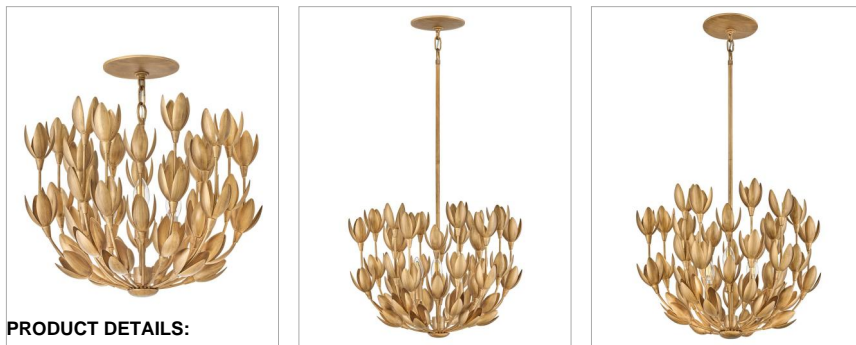

lisa mcdennon
COLLECTION

FLORA

30011BNG

MEDIUM CONVERTIBLE SEMI-FLUSH MOUNT

Flora is a work of art inspired by the delicate nature and beauty of florals. Blurring the line between lighting and sculpture, Flora's handmade, hand-painted blooms mesmerizingly unfold while the bulbs beautifully nestle inside.

DETAILS	
FINISH:	Burnished Gold
MATERIAL:	Steel
SLOPE DEGREE:	90
DIMMABLE:	YES - WITH DIMMABLE LAMP (NOT INCLUDED)

DIMENSIONS	
WIDTH:	20"
HEIGHT:	16"
WEIGHT:	14lb

LIGHT SOURCE	
LIGHT SOURCE:	Socketed
WATTAGE:	3-5w Cand. LED, 60w Equiv.
VOLTAGE:	120v

MOUNTING	
CANOPY:	6.5" Dia.
LEAD WIRE:	1 X 144"
MAX HEIGHT:	47

SHIPPING	
CARTON LENGTH:	23
CARTON WIDTH:	23
CARTON HEIGHT:	20
CARTON WEIGHT:	22.4

PRODUCT DETAILS:

- Suitable for use in dry (indoor) locations as defined by NEC and CEC. Meets United States UL Underwriters Laboratories & CSA Canadian Standards Association Product Safety Standards.
- This item may be hung on a sloped ceiling
- Luxurious gold finish with opulent sheen
- Merging the best of traditional and modern elements with a sophisticated and streamlined look
- Convertible fixture can be hung as a pendant or semi-flush mount
- The Lisa McDennon Collection offers a striking mix of edgy, sculptural silhouettes that incorporate modern, organic elements and luxe materials, brought to life by her innovative and original point of view.