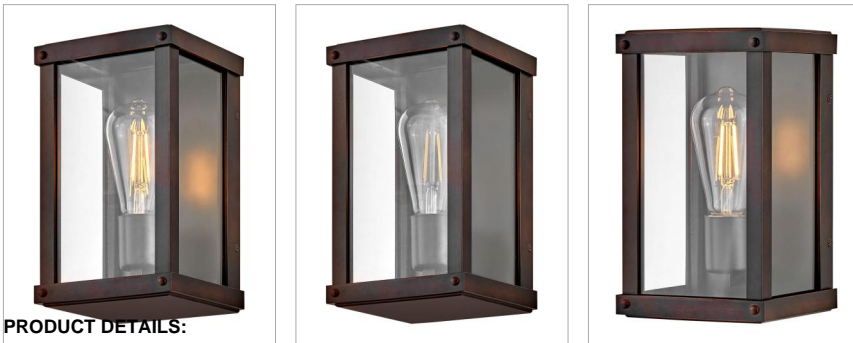

BECKHAM

12190BLC

EXTRA SMALL WALL MOUNT LANTERN

Sleek and stately, Beckham demands attention with its streamlined silhouette and transitional style as it emits a beautiful and even illumination throughout any space. Ideal for indoor and outdoor applications alike, Beckham's clear glass panels and multiple finish options complement a range of decorative lighting families. Vintage filament bulbs are recommended.

DETAILS	
FINISH:	Blackened Copper
MATERIAL:	Aluminum
GLASS:	Clear

DIMENSIONS	
WIDTH:	6"
HEIGHT:	10"
WEIGHT:	3.8lb
BACK PLATE:	5.5"W X 9.5"H
EXTENSION:	5.5"
TOP TO OUTLET:	4.25"

LIGHT SOURCE	
LIGHT SOURCE:	LED Lamp
WATTAGE:	1-8w Med. LED, 100w Equiv.
VOLTAGE:	120v

SHIPPING	
CARTON LENGTH:	8.5
CARTON WIDTH:	8
CARTON HEIGHT:	13
CARTON WEIGHT:	4.3

PRODUCT DETAILS:

- Suitable for use in wet (outdoor direct rain or sprinkler) locations as defined by NEC and CEC. Meets United States UL Underwriters Laboratories & CSA Canadian Standards Association Product Safety Standards
- Ideal for vintage filament bulbs (not included)
- 2 year finish warranty
- Sophisticated and streamlined design, durable construction and timeless finish complement any architectural style
- Gleaming copper finish that ages naturally over time