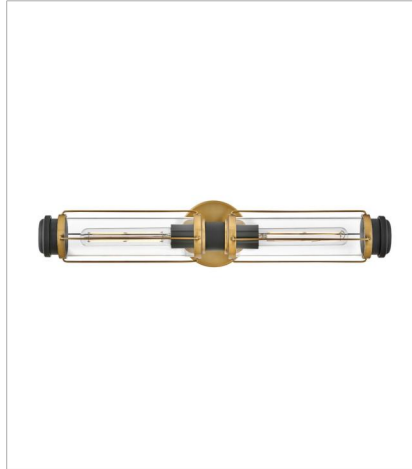

# MASTHEAD

Masthead makes itself right at home with a unique transitional design that effortlessly injects nautical chic flair into a variety of décors. Contrasting finishes combine with sleek lines and a commanding profile to leave a lasting impression.

**FINISH:** Heritage Brass with Black accents

**GLASS:** Clear

**53180HB**  
SINGLE LIGHT VANITY  
4.8" W, 13.8" H  
Socket  
1-60w Med.

**53182HB**  
TWO LIGHT VANITY  
24" W, 4.8" H  
Socket  
2-60w Med.