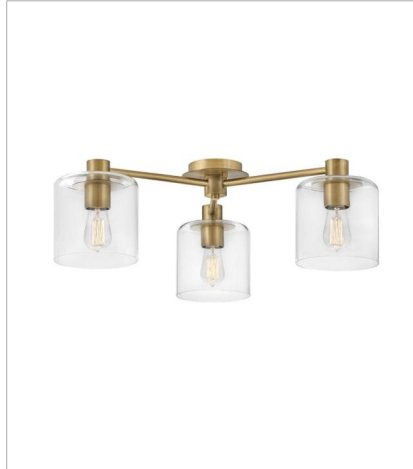

AXEL

Practicality never looked so sleek! Mounted to the ceiling, Axel's low profile makes it the perfect solution for low ceilings in need of enhanced lighting. Axel is available in Black with Heritage Brass accents, Brushed Nickel with Black accents, or a Heritage Brass finish.

FINISH: Heritage Brass
GLASS: Clear

4513HB
EXTRA LARGE SEMI-FLUSH MOUNT
58.8" W, 12.5" H
Socket
7-100w Med.

4514HB
LARGE SEMI-FLUSH MOUNT
30" W, 9.8" H
Socket
3-100w Med.