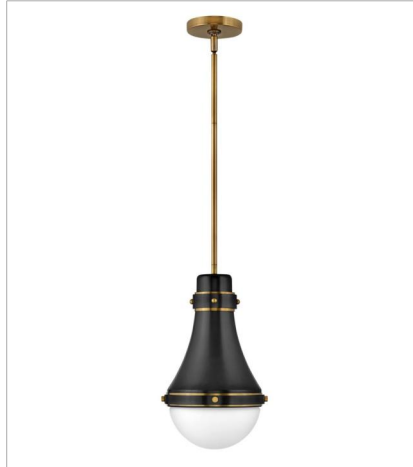

# OLIVER

Oliver features an eye-catching sleek spun metal shade and etched opal glass shade beneath. Sleek metal bands and knobs add interest and reinforce its modern-meets-traditional style. Oliver is available in a robust lineup of finish combinations.

**FINISH:** Black with Heritage Brass accents

**GLASS:** Etched Opal

**39054BK**  
MEDIUM PENDANT  
14.3" W, 21.3" H  
Socket  
1-100w Med.

**39057BK**  
SMALL PENDANT  
9" W, 15.5" H  
Socket  
1-100w Med.

**39051BK**  
SMALL FLUSH MOUNT  
14" W, 12" H  
Socket  
1-100w Med.

**39053BK**  
MEDIUM FLUSH MOUNT  
15.8" W, 5.5" H  
Socket  
3-60w Med.