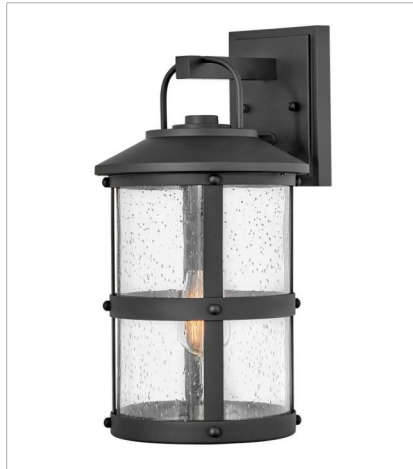

LAKEHOUSE

OPEN AIR™
collection

The look is relaxed, but the components of Lakehouse are quietly satisfying. Lakehouse features a distressed, Aged Zinc with Driftwood Gray and Black finish accompanied by clear seedy glass. Cast aluminum construction ensures Lakehouse will withstand for years. Blissfully simple, yet all the details are memorable.

FINISH: Black
GLASS: Clear Seedy

2680BK
SMALL WALL MOUNT LANTERN
7.3" W, 14.5" H
Socket
1-100w Med.

2684BK
MEDIUM WALL MOUNT LANTERN
9" W, 17.3" H
Socket
1-100w Med.

2684BK-LV
MEDIUM WALL MOUNT LANTERN 12V
9" W, 17.3" H
LED Lamp
1-3.50w Med. LED *Included

2685BK
LARGE WALL MOUNT LANTERN
10.5" W, 19.8" H
Socket
3-60w Cand.

2688BK
EXTRA LARGE WALL MOUNT LANTERN
12" W, 24" H
Socket
3-60w Cand.

2682BK
MEDIUM HANGING LANTERN
9" W, 17.8" H
Socket
1-100w Med.

HINKLEY

HINKLEY
33000 Pin Oak Parkway
Avon Lake, OH 44012

PHONE: (440) 653-5500
Toll Free: 1 (800) 446-5539

hinkley.com

LAKEHOUSE

The look is relaxed, but the components of Lakehouse are quietly satisfying. Lakehouse features a distressed, Aged Zinc with Driftwood Gray and Black finish accompanied by clear seedy glass. Cast aluminum construction ensures Lakehouse will withstand for years. Blissfully simple, yet all the details are memorable.