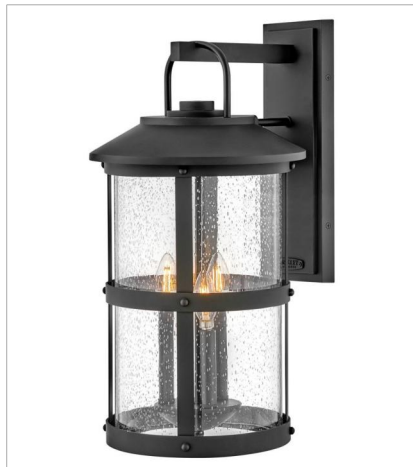

LAKEHOUSE

OPEN AIR™
collection

The look is relaxed, but the components of Lakehouse are quietly satisfying. Lakehouse features a distressed, Aged Zinc with Driftwood Gray and Black finish accompanied by clear seedy glass. Cast aluminum construction ensures Lakehouse will withstand for years. Blissfully simple, yet all the details are memorable.

FINISH: Black
GLASS: Clear Seedy

2680BK
SMALL WALL MOUNT LANTERN
7.3" W, 14.5" H
Socket
1-100w Med.

2684BK
MEDIUM WALL MOUNT LANTERN
9" W, 17.3" H
Socket
1-100w Med.

2684BK-LV
MEDIUM WALL MOUNT LANTERN 12V
9" W, 17.3" H
LED Lamp
1-3.50w Med. LED *Included

2685BK
LARGE WALL MOUNT LANTERN
10.5" W, 19.8" H
Socket
3-60w Cand.

2688BK
EXTRA LARGE WALL MOUNT LANTERN
12" W, 24" H
Socket
3-60w Cand.

2682BK
MEDIUM HANGING LANTERN
9" W, 17.8" H
Socket
1-100w Med.

HINKLEY

HINKLEY
33000 Pin Oak Parkway
Avon Lake, OH 44012

PHONE: (440) 653-5500
Toll Free: 1 (800) 446-5539

hinkley.com

LAKEHOUSE

The look is relaxed, but the components of Lakehouse are quietly satisfying. Lakehouse features a distressed, Aged Zinc with Driftwood Gray and Black finish accompanied by clear seedy glass. Cast aluminum construction ensures Lakehouse will withstand for years. Blissfully simple, yet all the details are memorable.