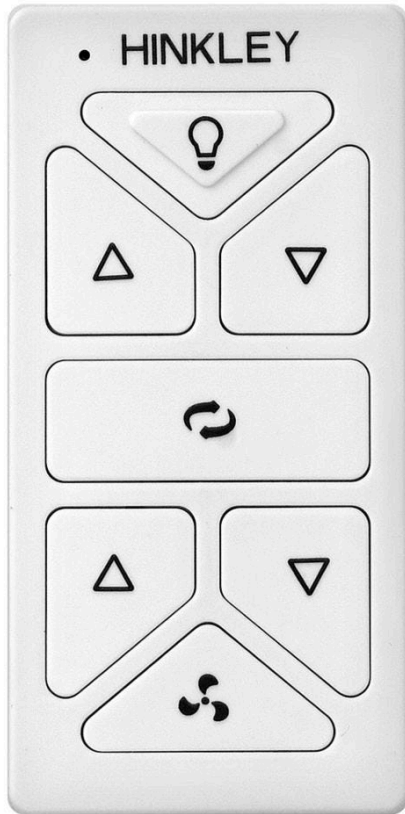

# HIRO CONTROL REVERSING

**980014FWH-R**

HIRO CONTROL REVERSING

HIRO CONTROL REVERSING

DETAILS	
FINISH:	White
MATERIAL:	Composite

DIMENSIONS	
WIDTH:	3.3"
HEIGHT:	5.3"

SHIPPING	
CARTON LENGTH:	3.3
CARTON WIDTH:	3.4
CARTON HEIGHT:	5.3

## PRODUCT DETAILS:

- Suitable for use in dry (indoor) locations as defined by NEC and CEC. Meets United States UL Underwriters Laboratories & CSA Canadian Standards Association Product Safety Standards
- Features a manual switch to turn off and on
- Integrates with other smart home products including voice assistants from Amazon and Google
- Secures to a flat wall or a single/multiple gang switch box. Nestles within a standard decorative opening face plate.
- Configures for use as a wall-mount control or handheld remote
- Wall/Remote Control included.
- All-in-one receiver supplied with fan where fan reverses at the control
- WiFi compatibility with included fan control