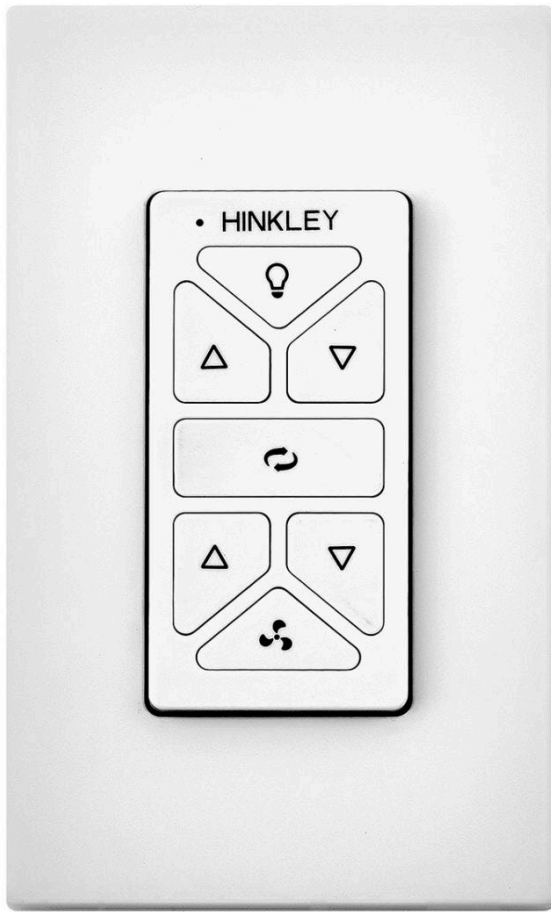

### HIRO CONTROL REVERSING

HIRO's all-in-one wireless remote and wall control combines flexible operation for fan speed and light control with ease of installation for multiple configurations. Versatile and easy-to-use, HIRO requires no wires, is compatible with all Hinkley fans, and incorporates WiFi and highly-reliable RF technology – ensuring seamless communication between system components.

#### DETAILS

FINISH:	White
MATERIAL:	Composite

#### DIMENSIONS

WIDTH:	3.3"
HEIGHT:	5.3"

#### PRODUCT DETAILS:

- Suitable for use in dry (indoor) locations as defined by NEC and CEC. Meets United States UL Underwriters Laboratories & CSA Canadian Standards Association Product Safety Standards
- Features a manual switch to turn off and on
- Integrates with other smart home products including voice assistants from Amazon and Google
- Secures to a flat wall or a single/multiple gang switch box. Nestles within a standard decorative opening face plate.
- Configures for use as a wall-mount control or handheld remote
- Wall/Remote Control included.
- All-in-one receiver supplied with fan where fan reverses at the control
- WiFi compatibility with included fan control