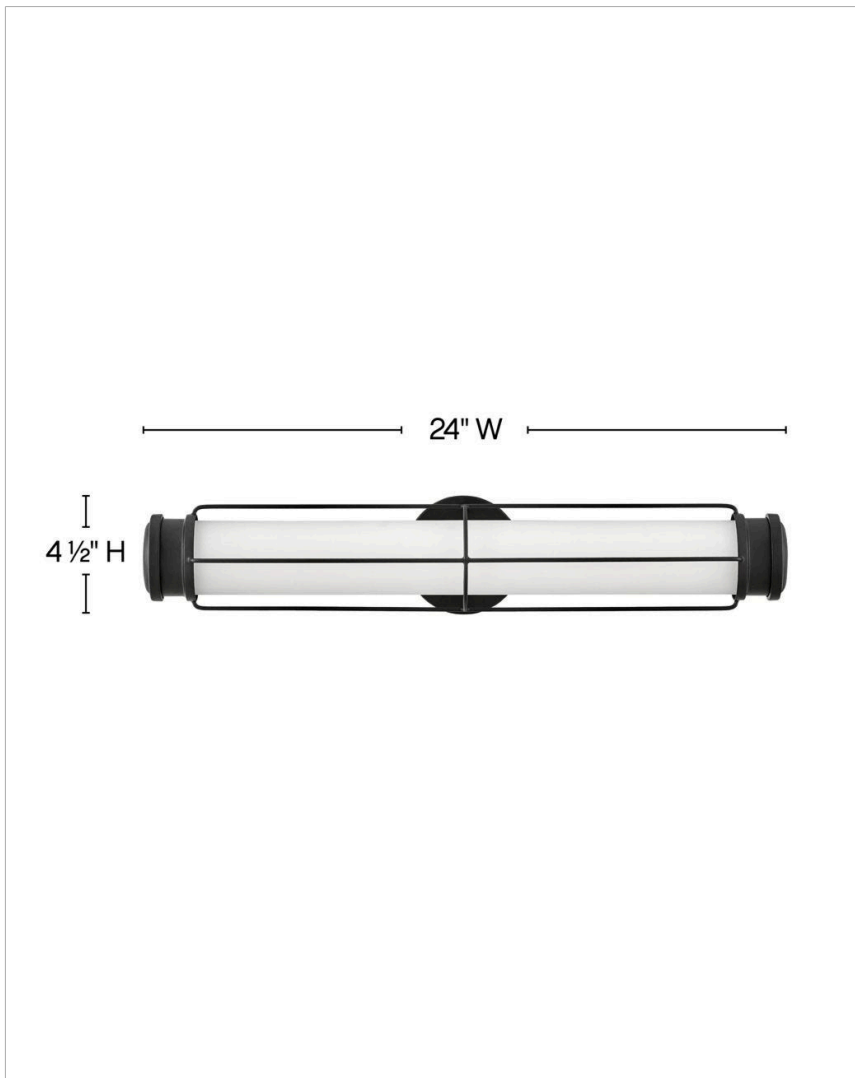

SAYLOR

54302BK

MEDIUM LED SCONCE

Saylor's classic look epitomizes nautical chic. Etched opal glass, striking cross bars, and bold end caps merge with LED technology without sacrificing timeless appeal. This transitional silhouette can be mounted horizontally or vertically with an Invisimount system. Offered in three finishes, Black, Heritage Brass and Polished Nickel, Saylor is sure to add a maritime flair to any space.

DETAILS	
FINISH:	Black
MATERIAL:	Steel
GLASS:	Etched Opal

DIMENSIONS	
WIDTH:	24"
HEIGHT:	4.5"
WEIGHT:	1.8
BACK PLATE:	4.5" Dia.
EXTENSION:	5.3
TOP TO OUTLET:	2.25

LIGHT SOURCE	
LIGHT SOURCE:	Integrated LED
LED NAME:	E2G24W7WI
WATTAGE:	24w LED *Included
VOLTAGE:	120v
COLOR TEMP:	3000
LUMENS:	2100
CRI:	95
INCANDESCENT EQUIVALENCY:	2 x 75w
DIMMABLE:	Yes - CL Type Dimmer (SSL7A)

SHIPPING	
CARTON LENGTH:	26.8
CARTON WIDTH:	11.3
CARTON HEIGHT:	7.5
CARTON WEIGHT:	2.6

PRODUCT DETAILS:

- Mounting hardware is hidden on the backplate to ensure a clean silhouette
- Fixture can be mounted vertically
- Fixture can be mounted horizontally.
- Suitable for use in damp locations as defined by NEC and CEC. Meets United States UL Underwriters Laboratories & CSA Canadian Standards Association Product Safety Standards
- Meets California Energy Commission 2013 & 2016 Title regulations/JA8
- LED components carry a 5-year limited warranty
- Merging the best of traditional and modern elements, with a sophisticated and streamlined look
- Striking black finish enhances design

HINKLEY

HINKLEY
33000 Pin Oak Parkway
Avon Lake, OH 44012

PHONE: (440) 653-5500
Toll Free: 1 (800) 446-5539

hinkley.com