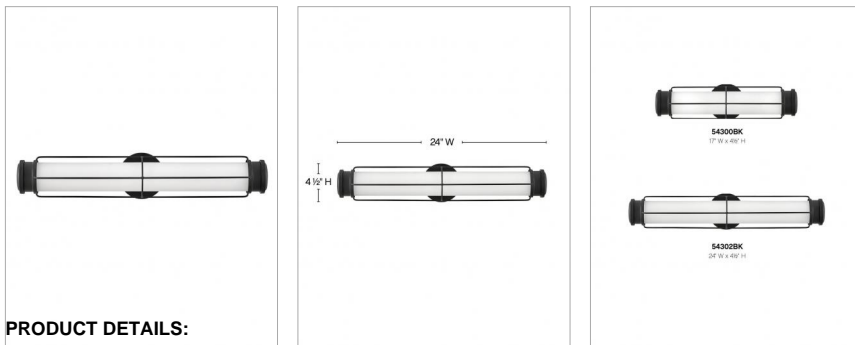

SAYLOR

54302BK

MEDIUM LED SCONCE

Saylor's classic look epitomizes nautical chic. Etched opal glass, striking cross bars, and bold end caps merge with LED technology without sacrificing timeless appeal. This transitional silhouette can be mounted horizontally or vertically with an Invisimount system. Offered in three finishes, Black, Heritage Brass and Polished Nickel, Saylor is sure to add a maritime flair to any space.

DETAILS	
FINISH:	Black
MATERIAL:	Steel
GLASS:	Etched Opal

DIMENSIONS	
WIDTH:	24"
HEIGHT:	4.5"
WEIGHT:	1.8
BACK PLATE:	4.5" Dia.
EXTENSION:	5.3
TOP TO OUTLET:	2.25

LIGHT SOURCE	
LIGHT SOURCE:	Integrated LED
LED NAME:	E2G24W7WI
WATTAGE:	24w LED *Included
VOLTAGE:	120v
COLOR TEMP:	3000
LUMENS:	2100
CRI:	95
INCANDESCENT EQUIVALENCY:	2 x 75w
DIMMABLE:	Yes - CL Type Dimmer (SSL7A)

SHIPPING	
CARTON LENGTH:	26.8
CARTON WIDTH:	11.3
CARTON HEIGHT:	7.5
CARTON WEIGHT:	2.6

PRODUCT DETAILS:

- Mounting hardware is hidden on the backplate to ensure a clean silhouette
- Fixture can be mounted vertically
- Fixture can be mounted horizontally.
- Suitable for use in damp locations as defined by NEC and CEC. Meets United States UL Underwriters Laboratories & CSA Canadian Standards Association Product Safety Standards
- Meets California Energy Commission 2013 & 2016 Title regulations/JA8
- LED components carry a 5-year limited warranty
- Merging the best of traditional and modern elements, with a sophisticated and streamlined look
- Striking black finish enhances design

HINKLEY

HINKLEY
33000 Pin Oak Parkway
Avon Lake, OH 44012

PHONE: (440) 653-5500
Toll Free: 1 (800) 446-5539

hinkley.com