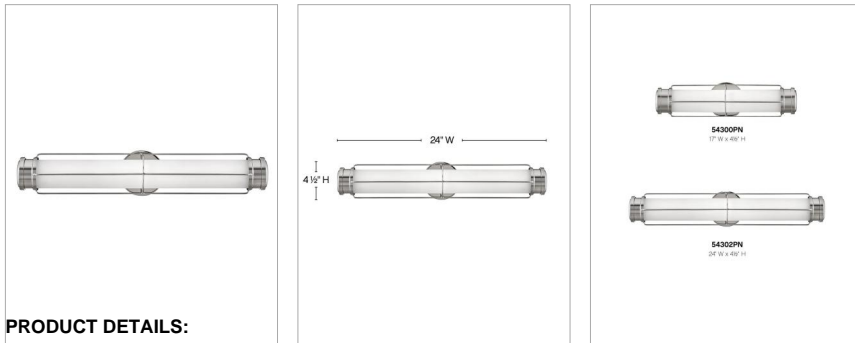

SAYLOR

54302PN

MEDIUM LED SCONCE

Saylor's classic look epitomizes nautical chic. Etched opal glass, striking cross bars, and bold end caps merge with LED technology without sacrificing timeless appeal. This transitional silhouette can be mounted horizontally or vertically with an Invisimount system. Offered in three finishes, Black, Heritage Brass and Polished Nickel, Saylor is sure to add a maritime flair to any space.

DETAILS	
FINISH:	Polished Nickel
MATERIAL:	Steel
GLASS:	Etched Opal

DIMENSIONS	
WIDTH:	24"
HEIGHT:	4.5"
WEIGHT:	1.8
BACK PLATE:	4.5" Dia.
EXTENSION:	5.3
TOP TO OUTLET:	2.25

LIGHT SOURCE	
LIGHT SOURCE:	Integrated LED
LED NAME:	E2G24W7WI
WATTAGE:	24w LED *Included
VOLTAGE:	120v
COLOR TEMP:	3000
LUMENS:	2100
CRI:	95
INCANDESCENT EQUIVALENCY:	2 x 75w
DIMMABLE:	Yes - CL Type Dimmer (SSL7A)

SHIPPING	
CARTON LENGTH:	26.8
CARTON WIDTH:	11.3
CARTON HEIGHT:	7.5
CARTON WEIGHT:	2.6

PRODUCT DETAILS:

- Mounting hardware is hidden on the backplate to ensure a clean silhouette
- Fixture can be mounted vertically
- Fixture can be mounted horizontally.
- Suitable for use in damp locations as defined by NEC and CEC. Meets United States UL Underwriters Laboratories & CSA Canadian Standards Association Product Safety Standards
- Meets California Energy Commission 2013 & 2016 Title regulations/JA8
- LED components carry a 5-year limited warranty
- Merging the best of traditional and modern elements, with a sophisticated and streamlined look
- Gleaming luxe polished nickel finish

HINKLEY

HINKLEY
33000 Pin Oak Parkway
Avon Lake, OH 44012

PHONE: (440) 653-5500
Toll Free: 1 (800) 446-5539

hinkley.com