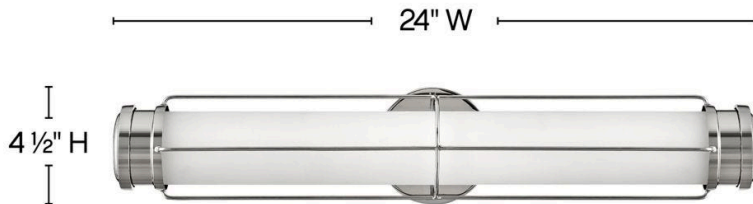

### MEDIUM LED SCONCE

Saylor's classic look epitomizes nautical chic. Etched opal glass, striking cross bars, and bold end caps merge with LED technology without sacrificing timeless appeal. This transitional silhouette can be mounted horizontally or vertically with an Invisimount system. Offered in three finishes, Black, Heritage Brass and Polished Nickel, Saylor is sure to add a maritime flair to any space.

DETAILS	
FINISH:	Polished Nickel
MATERIAL:	Steel
GLASS:	Etched Opal

DIMENSIONS	
WIDTH:	24"
HEIGHT:	4.5"
WEIGHT:	1.8
BACK PLATE:	4.5" Dia.
EXTENSION:	5.3
TOP TO OUTLET:	2.25

LIGHT SOURCE	
LIGHT SOURCE:	Integrated LED
LED NAME:	E2G24W7WI
WATTAGE:	24w LED *Included
VOLTAGE:	120v
COLOR TEMP:	3000
LUMENS:	2100
CRI:	95
INCANDESCENT EQUIVALENCY:	2 x 75w
DIMMABLE:	Yes - CL Type Dimmer (SSL7A)

#### PRODUCT DETAILS:

- Mounting hardware is hidden on the backplate to ensure a clean silhouette
- Fixture can be mounted vertically
- Fixture can be mounted horizontally.
- Suitable for use in damp locations as defined by NEC and CEC. Meets United States UL Underwriters Laboratories & CSA Canadian Standards Association Product Safety Standards
- Meets California Energy Commission 2013 & 2016 Title regulations/JA8
- LED components carry a 5-year limited warranty
- Merging the best of traditional and modern elements, with a sophisticated and streamlined look
- Gleaming luxe polished nickel finish