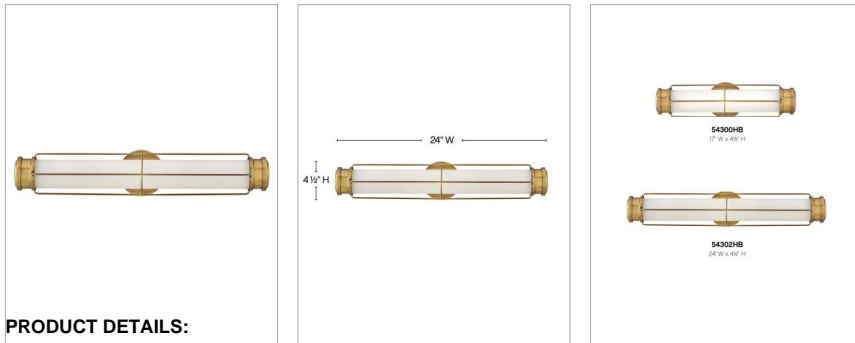

SAYLOR

54302HB

MEDIUM LED SCONCE

Saylor's classic look epitomizes nautical chic. Etched opal glass, striking cross bars, and bold end caps merge with LED technology without sacrificing timeless appeal. This transitional silhouette can be mounted horizontally or vertically with an Invisimount system. Offered in three finishes, Black, Heritage Brass and Polished Nickel, Saylor is sure to add a maritime flair to any space.

DETAILS	
FINISH:	Heritage Brass
MATERIAL:	Steel
GLASS:	Etched Opal

DIMENSIONS	
WIDTH:	24"
HEIGHT:	4.5"
WEIGHT:	1.8
BACK PLATE:	4.5" Dia.
EXTENSION:	5.3
TOP TO OUTLET:	2.25

LIGHT SOURCE	
LIGHT SOURCE:	Integrated LED
LED NAME:	E2G24W7WI
WATTAGE:	24w LED *Included
VOLTAGE:	120v
COLOR TEMP:	3000
LUMENS:	2100
CRI:	95
INCANDESCENT EQUIVALENCY:	2 x 75w
DIMMABLE:	Yes - CL Type Dimmer (SSL7A)

SHIPPING	
CARTON LENGTH:	26.8
CARTON WIDTH:	11.3
CARTON HEIGHT:	7.5
CARTON WEIGHT:	2.6

PRODUCT DETAILS:

- Mounting hardware is hidden on the backplate to ensure a clean silhouette
- Fixture can be mounted vertically
- Fixture can be mounted horizontally.
- Suitable for use in damp locations as defined by NEC and CEC. Meets United States UL Underwriters Laboratories & CSA Canadian Standards Association Product Safety Standards
- Meets California Energy Commission 2013 & 2016 Title regulations/JA8
- LED components carry a 5-year limited warranty
- Merging the best of traditional and modern elements, with a sophisticated and streamlined look
- Classic gleaming light brass finish