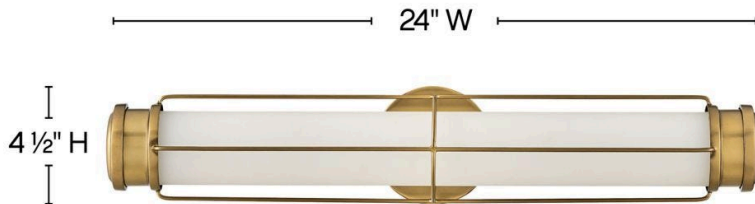

SAYLOR

54302HB

MEDIUM LED SCONCE

Saylor's classic look epitomizes nautical chic. Etched opal glass, striking cross bars, and bold end caps merge with LED technology without sacrificing timeless appeal. This transitional silhouette can be mounted horizontally or vertically with an Invisimount system. Offered in three finishes, Black, Heritage Brass and Polished Nickel, Saylor is sure to add a maritime flair to any space.

DETAILS	
FINISH:	Heritage Brass
MATERIAL:	Steel
GLASS:	Etched Opal

DIMENSIONS	
WIDTH:	24"
HEIGHT:	4.5"
WEIGHT:	1.8
BACK PLATE:	4.5" Dia.
EXTENSION:	5.3
TOP TO OUTLET:	2.25

LIGHT SOURCE	
LIGHT SOURCE:	Integrated LED
LED NAME:	E2G24W7WI
WATTAGE:	24w LED *Included
VOLTAGE:	120v
COLOR TEMP:	3000
LUMENS:	2100
CRI:	95
INCANDESCENT EQUIVALENCY:	2 x 75w
DIMMABLE:	Yes - CL Type Dimmer (SSL7A)

SHIPPING	
CARTON LENGTH:	26.8
CARTON WIDTH:	11.3
CARTON HEIGHT:	7.5
CARTON WEIGHT:	2.6

PRODUCT DETAILS:

- Mounting hardware is hidden on the backplate to ensure a clean silhouette
- Fixture can be mounted vertically
- Fixture can be mounted horizontally.
- Suitable for use in damp locations as defined by NEC and CEC. Meets United States UL Underwriters Laboratories & CSA Canadian Standards Association Product Safety Standards
- Meets California Energy Commission 2013 & 2016 Title regulations/JA8
- LED components carry a 5-year limited warranty
- Merging the best of traditional and modern elements, with a sophisticated and streamlined look
- Classic gleaming light brass finish