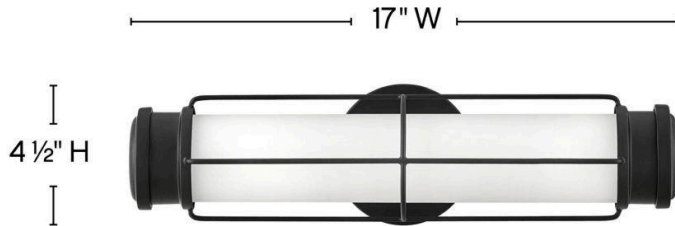

### SMALL LED SCONCE

Saylor's classic look epitomizes nautical chic. Etched opal glass, striking cross bars, and bold end caps merge with LED technology without sacrificing timeless appeal. This transitional silhouette can be mounted horizontally or vertically with an Invisimount system. Offered in three finishes, Black, Heritage Brass and Polished Nickel, Saylor is sure to add a maritime flair to any space.

DETAILS	
FINISH:	Black
MATERIAL:	Steel
GLASS:	Etched Opal

DIMENSIONS	
WIDTH:	17"
HEIGHT:	4.5"
WEIGHT:	1.4
BACK PLATE:	4.5" Dia.
EXTENSION:	5.3
TOP TO OUTLET:	2.25

LIGHT SOURCE	
LIGHT SOURCE:	Integrated LED
LED NAME:	EL2G16W7W1
WATTAGE:	16w LED *Included
VOLTAGE:	120v
COLOR TEMP:	3000
LUMENS:	1400
CRI:	95
INCANDESCENT EQUIVALENCY:	1 x 100w
DIMMABLE:	Yes - CL Type Dimmer (SSL7A)

#### PRODUCT DETAILS:

- Mounting hardware is hidden on the backplate to ensure a clean silhouette
- Fixture can be mounted vertically
- Fixture can be mounted horizontally.
- Suitable for use in damp locations as defined by NEC and CEC. Meets United States UL Underwriters Laboratories & CSA Canadian Standards Association Product Safety Standards
- Meets California Energy Commission 2013 & 2016 Title regulations/JA8
- LED components carry a 5-year limited warranty
- Merging the best of traditional and modern elements, with a sophisticated and streamlined look
- Striking black finish enhances design