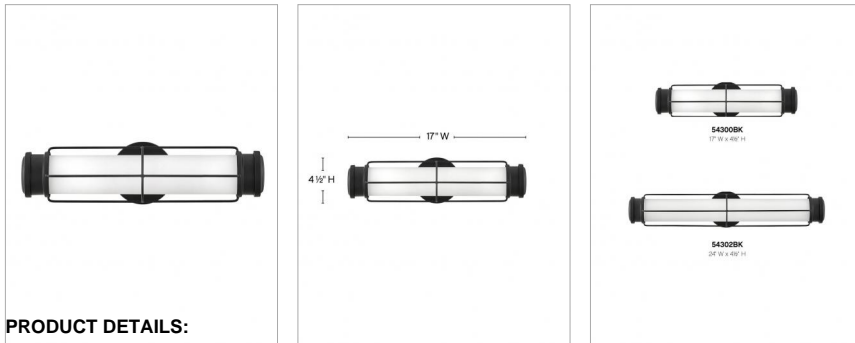

SAYLOR

54300BK

SMALL LED SCONCE

Saylor's classic look epitomizes nautical chic. Etched opal glass, striking cross bars, and bold end caps merge with LED technology without sacrificing timeless appeal. This transitional silhouette can be mounted horizontally or vertically with an Invisimount system. Offered in three finishes, Black, Heritage Brass and Polished Nickel, Saylor is sure to add a maritime flair to any space.

DETAILS	
FINISH:	Black
MATERIAL:	Steel
GLASS:	Etched Opal

DIMENSIONS	
WIDTH:	17"
HEIGHT:	4.5"
WEIGHT:	1.4
BACK PLATE:	4.5" Dia.
EXTENSION:	5.3
TOP TO OUTLET:	2.25

LIGHT SOURCE	
LIGHT SOURCE:	Integrated LED
LED NAME:	EL2G16W7W1
WATTAGE:	16w LED *Included
VOLTAGE:	120v
COLOR TEMP:	3000
LUMENS:	1400
CRI:	95
INCANDESCENT EQUIVALENCY:	1 x 100w
DIMMABLE:	Yes - CL Type Dimmer (SSL7A)

SHIPPING	
CARTON LENGTH:	20
CARTON WIDTH:	11.3
CARTON HEIGHT:	7.5
CARTON WEIGHT:	2.1

PRODUCT DETAILS:

- Mounting hardware is hidden on the backplate to ensure a clean silhouette
- Fixture can be mounted vertically
- Fixture can be mounted horizontally.
- Suitable for use in damp locations as defined by NEC and CEC. Meets United States UL Underwriters Laboratories & CSA Canadian Standards Association Product Safety Standards
- Meets California Energy Commission 2013 & 2016 Title regulations/JA8
- LED components carry a 5-year limited warranty
- Merging the best of traditional and modern elements, with a sophisticated and streamlined look
- Striking black finish enhances design

HINKLEY

HINKLEY
33000 Pin Oak Parkway
Avon Lake, OH 44012

PHONE: (440) 653-5500
Toll Free: 1 (800) 446-5539

hinkley.com