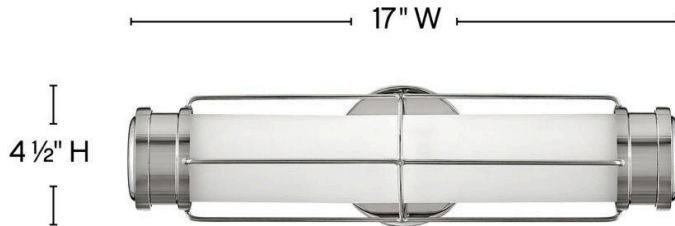

SAYLOR

54300PN

SMALL LED SCONCE

Saylor's classic look epitomizes nautical chic. Etched opal glass, striking cross bars, and bold end caps merge with LED technology without sacrificing timeless appeal. This transitional silhouette can be mounted horizontally or vertically with an Invisimount system. Offered in three finishes, Black, Heritage Brass and Polished Nickel, Saylor is sure to add a maritime flair to any space.

DETAILS	
FINISH:	Polished Nickel
MATERIAL:	Steel
GLASS:	Etched Opal

DIMENSIONS	
WIDTH:	17"
HEIGHT:	4.5"
WEIGHT:	1.4
BACK PLATE:	4.5" Dia.
EXTENSION:	5.3
TOP TO OUTLET:	2.25

LIGHT SOURCE	
LIGHT SOURCE:	Integrated LED
LED NAME:	EL2G16W7WI
WATTAGE:	16w LED *Included
VOLTAGE:	120v
COLOR TEMP:	3000
LUMENS:	1400
CRI:	95
INCANDESCENT EQUIVALENCY:	1 x 100w
DIMMABLE:	Yes - CL Type Dimmer (SSL7A)

SHIPPING	
CARTON LENGTH:	20
CARTON WIDTH:	11.3
CARTON HEIGHT:	7.5
CARTON WEIGHT:	2.1

PRODUCT DETAILS:

- Mounting hardware is hidden on the backplate to ensure a clean silhouette
- Fixture can be mounted vertically
- Fixture can be mounted horizontally.
- Suitable for use in damp locations as defined by NEC and CEC. Meets United States UL Underwriters Laboratories & CSA Canadian Standards Association Product Safety Standards
- Meets California Energy Commission 2013 & 2016 Title regulations/JA8
- LED components carry a 5-year limited warranty
- Merging the best of traditional and modern elements, with a sophisticated and streamlined look
- Gleaming luxe polished nickel finish