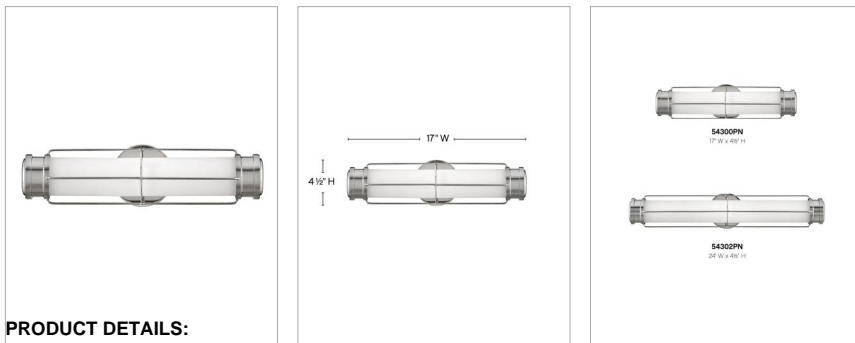

SAYLOR

54300PN

SMALL LED SCONCE

Saylor's classic look epitomizes nautical chic. Etched opal glass, striking cross bars, and bold end caps merge with LED technology without sacrificing timeless appeal. This transitional silhouette can be mounted horizontally or vertically with an Invisimount system. Offered in three finishes, Black, Heritage Brass and Polished Nickel, Saylor is sure to add a maritime flair to any space.

DETAILS	
FINISH:	Polished Nickel
MATERIAL:	Steel
GLASS:	Etched Opal

DIMENSIONS	
WIDTH:	17"
HEIGHT:	4.5"
WEIGHT:	1.4
BACK PLATE:	4.5" Dia.
EXTENSION:	5.3
TOP TO OUTLET:	2.25

LIGHT SOURCE	
LIGHT SOURCE:	Integrated LED
LED NAME:	EL2G16W7WI
WATTAGE:	16w LED *Included
VOLTAGE:	120v
COLOR TEMP:	3000
LUMENS:	1400
CRI:	95
INCANDESCENT EQUIVALENCY:	1 x 100w
DIMMABLE:	Yes - CL Type Dimmer (SSL7A)

SHIPPING	
CARTON LENGTH:	20
CARTON WIDTH:	11.3
CARTON HEIGHT:	7.5
CARTON WEIGHT:	2.1

PRODUCT DETAILS:

- Mounting hardware is hidden on the backplate to ensure a clean silhouette
- Fixture can be mounted vertically
- Fixture can be mounted horizontally.
- Suitable for use in damp locations as defined by NEC and CEC. Meets United States UL Underwriters Laboratories & CSA Canadian Standards Association Product Safety Standards
- Meets California Energy Commission 2013 & 2016 Title regulations/JA8
- LED components carry a 5-year limited warranty
- Merging the best of traditional and modern elements, with a sophisticated and streamlined look
- Gleaming luxe polished nickel finish