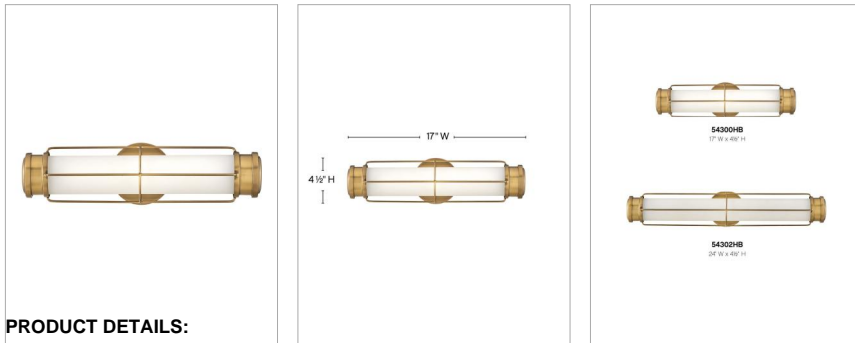

SAYLOR

54300HB

SMALL LED SCONCE

Saylor's classic look epitomizes nautical chic. Etched opal glass, striking cross bars, and bold end caps merge with LED technology without sacrificing timeless appeal. This transitional silhouette can be mounted horizontally or vertically with an Invisimount system. Offered in three finishes, Black, Heritage Brass and Polished Nickel, Saylor is sure to add a maritime flair to any space.

DETAILS	
FINISH:	Heritage Brass
MATERIAL:	Steel
GLASS:	Etched Opal

DIMENSIONS	
WIDTH:	17"
HEIGHT:	4.5"
WEIGHT:	1.4
BACK PLATE:	4.5" Dia.
EXTENSION:	5.3
TOP TO OUTLET:	2.25

LIGHT SOURCE	
LIGHT SOURCE:	Integrated LED
LED NAME:	EL2G16W7WI
WATTAGE:	16w LED *Included
VOLTAGE:	120v
COLOR TEMP:	3000
LUMENS:	1400
CRI:	95
INCANDESCENT EQUIVALENCY:	1 x 100w
DIMMABLE:	Yes - CL Type Dimmer (SSL7A)

SHIPPING	
CARTON LENGTH:	20
CARTON WIDTH:	11.3
CARTON HEIGHT:	7.5
CARTON WEIGHT:	2.1

PRODUCT DETAILS:

- Mounting hardware is hidden on the backplate to ensure a clean silhouette
- Fixture can be mounted vertically
- Fixture can be mounted horizontally.
- Suitable for use in damp locations as defined by NEC and CEC. Meets United States UL Underwriters Laboratories & CSA Canadian Standards Association Product Safety Standards
- Meets California Energy Commission 2013 & 2016 Title regulations/JA8
- LED components carry a 5-year limited warranty
- Merging the best of traditional and modern elements, with a sophisticated and streamlined look
- Classic gleaming light brass finish

HINKLEY

HINKLEY
33000 Pin Oak Parkway
Avon Lake, OH 44012

PHONE: (440) 653-5500
Toll Free: 1 (800) 446-5539

hinkley.com