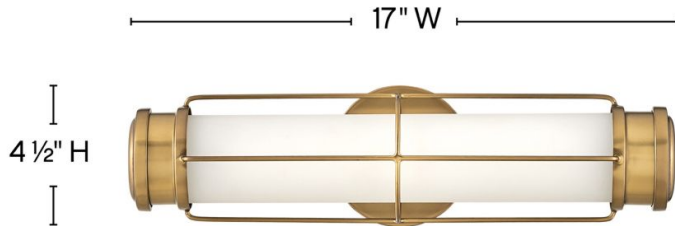

SAYLOR

54300HB

SMALL LED SCONCE

Saylor's classic look epitomizes nautical chic. Etched opal glass, striking cross bars, and bold end caps merge with LED technology without sacrificing timeless appeal. This transitional silhouette can be mounted horizontally or vertically with an Invisimount system. Offered in three finishes, Black, Heritage Brass and Polished Nickel, Saylor is sure to add a maritime flair to any space.

DETAILS	
FINISH:	Heritage Brass
MATERIAL:	Steel
GLASS:	Etched Opal

DIMENSIONS	
WIDTH:	17"
HEIGHT:	4.5"
WEIGHT:	1.4
BACK PLATE:	4.5" Dia.
EXTENSION:	5.3
TOP TO OUTLET:	2.25

LIGHT SOURCE	
LIGHT SOURCE:	Integrated LED
LED NAME:	EL2G16W7WI
WATTAGE:	16w LED *Included
VOLTAGE:	120v
COLOR TEMP:	3000
LUMENS:	1400
CRI:	95
INCANDESCENT EQUIVALENCY:	1 x 100w
DIMMABLE:	Yes - CL Type Dimmer (SSL7A)

SHIPPING	
CARTON LENGTH:	20
CARTON WIDTH:	11.3
CARTON HEIGHT:	7.5
CARTON WEIGHT:	2.1

PRODUCT DETAILS:

- Mounting hardware is hidden on the backplate to ensure a clean silhouette
- Fixture can be mounted vertically
- Fixture can be mounted horizontally.
- Suitable for use in damp locations as defined by NEC and CEC. Meets United States UL Underwriters Laboratories & CSA Canadian Standards Association Product Safety Standards
- Meets California Energy Commission 2013 & 2016 Title regulations/JA8
- LED components carry a 5-year limited warranty
- Merging the best of traditional and modern elements, with a sophisticated and streamlined look
- Classic gleaming light brass finish

HINKLEY

HINKLEY
33000 Pin Oak Parkway
Avon Lake, OH 44012

PHONE: (440) 653-5500
Toll Free: 1 (800) 446-5539

hinkley.com