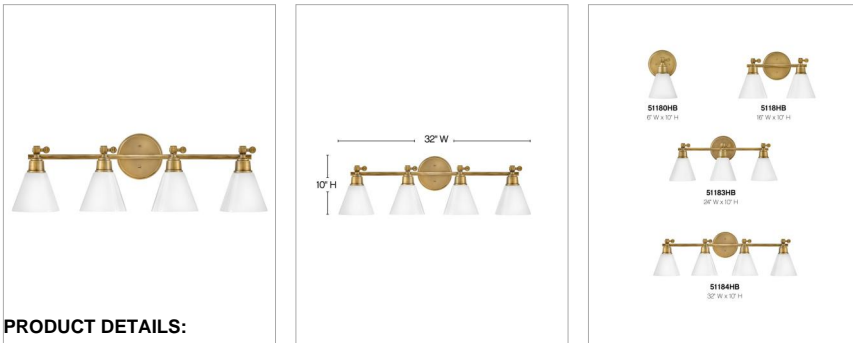

ARTI

51184HB

FOUR LIGHT VANITY

Inspired by the popular interior family, Arti bath embodies updated traditional elegance. This attractive design boasts upscale details including a cast fitter, adjustable decorative "H" knobs to move shades up and down, as well as an appealing stepped backplate. Available in Black and Heritage Brass, Arti can be seamlessly integrated into any space.

DETAILS	
FINISH:	Heritage Brass
MATERIAL:	Steel
GLASS:	Cased Opal

DIMENSIONS	
WIDTH:	32"
HEIGHT:	10"
WEIGHT:	6.4
BACK PLATE:	6" Dia.
EXTENSION:	7
TOP TO OUTLET:	3

LIGHT SOURCE	
LIGHT SOURCE:	Socket
WATTAGE:	4-100w Med.
VOLTAGE:	120v

SHIPPING	
CARTON LENGTH:	31.5
CARTON WIDTH:	13.4
CARTON HEIGHT:	8.5
CARTON WEIGHT:	9

PRODUCT DETAILS:

- Fixture can be mounted either up or down
- Suitable for use in damp locations as defined by NEC and CEC. Meets United States UL Underwriters Laboratories & CSA Canadian Standards Association Product Safety Standards
- Fully adjustable up or down
- Classic, elegant lines and timeless details enhance a traditional space
- All dimensions listed are as shown.
- Classic gleaming light brass finish