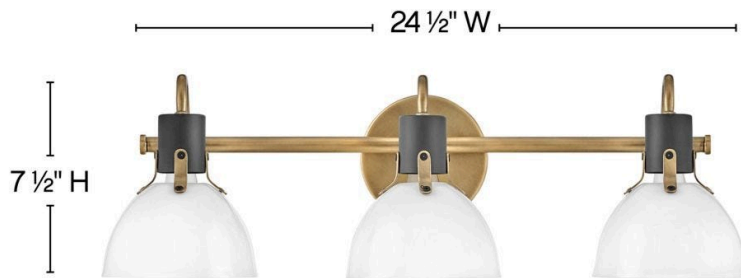

ARGO

51113HB

THREE LIGHT VANITY

Argo is brilliantly basic in design but has all the right details to make it shine. The smooth lines of its dome have a vintage, industrial feel but modern updates, make Argo contemporary. Heavy straps and decorative screws secure the dome to the cap in this clean and stylish profile.

DETAILS	
FINISH:	Heritage Brass
MATERIAL:	Steel
GLASS:	Cased Opal

DIMENSIONS	
WIDTH:	24.5"
HEIGHT:	7.5"
WEIGHT:	4.4
BACK PLATE:	5" Dia.
EXTENSION:	8.3
TOP TO OUTLET:	3.25

LIGHT SOURCE	
LIGHT SOURCE:	Socket
WATTAGE:	3-100w Med.
VOLTAGE:	120v

SHIPPING	
CARTON LENGTH:	28.9
CARTON WIDTH:	8.3
CARTON HEIGHT:	8.5
CARTON WEIGHT:	6.2

PRODUCT DETAILS:

- Fixture can be mounted either up or down
- Suitable for use in damp locations as defined by NEC and CEC. Meets United States UL Underwriters Laboratories & CSA Canadian Standards Association Product Safety Standards
- Merging the best of traditional and modern elements, with a sophisticated and streamlined look
- Classic gleaming light brass finish