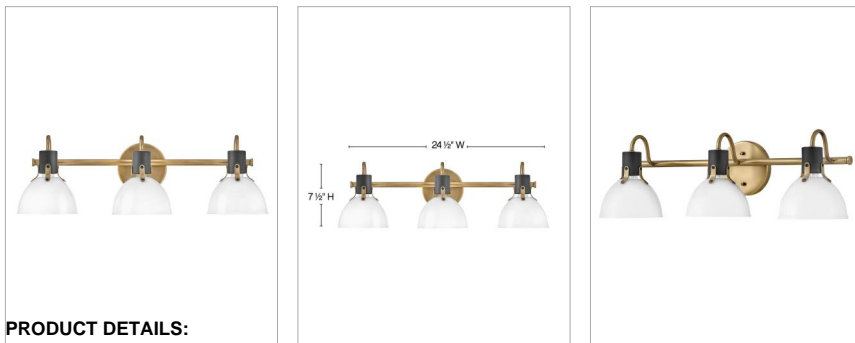

ARGO

51113HB

THREE LIGHT VANITY

Argo is brilliantly basic in design but has all the right details to make it shine. The smooth lines of its dome have a vintage, industrial feel but modern updates, make Argo contemporary. Heavy straps and decorative screws secure the dome to the cap in this clean and stylish profile.

DETAILS	
FINISH:	Heritage Brass
MATERIAL:	Steel
GLASS:	Cased Opal

DIMENSIONS	
WIDTH:	24.5"
HEIGHT:	7.5"
WEIGHT:	4.4
BACK PLATE:	5" Dia.
EXTENSION:	8.3
TOP TO OUTLET:	3.25

LIGHT SOURCE	
LIGHT SOURCE:	Socket
WATTAGE:	3-100w Med.
VOLTAGE:	120v

SHIPPING	
CARTON LENGTH:	28.9
CARTON WIDTH:	8.3
CARTON HEIGHT:	8.5
CARTON WEIGHT:	6.2

PRODUCT DETAILS:

- Fixture can be mounted either up or down
- Suitable for use in damp locations as defined by NEC and CEC. Meets United States UL Underwriters Laboratories & CSA Canadian Standards Association Product Safety Standards
- Merging the best of traditional and modern elements, with a sophisticated and streamlined look
- Classic gleaming light brass finish