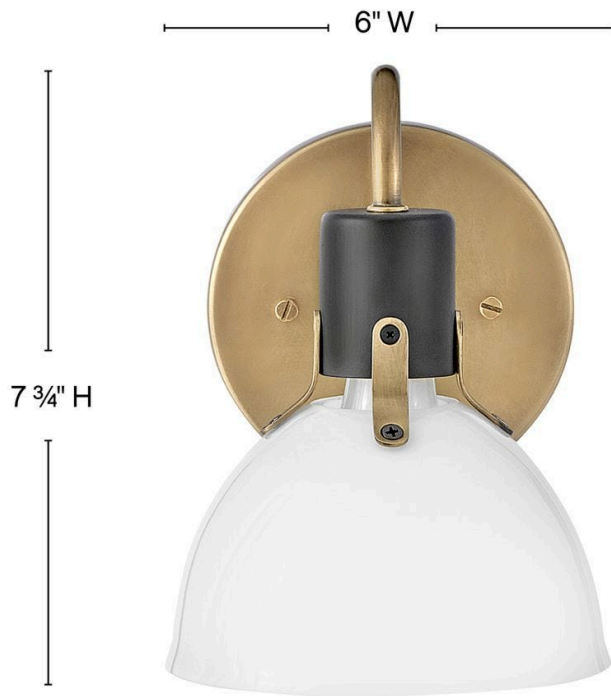

ARGO

51110HB

SINGLE LIGHT VANITY

Argo is brilliantly basic in design but has all the right details to make it shine. The smooth lines of its dome have a vintage, industrial feel but modern updates, make Argo contemporary. Heavy straps and decorative screws secure the dome to the cap in this clean and stylish profile.

DETAILS	
FINISH:	Heritage Brass
MATERIAL:	Steel
GLASS:	Cased Opal

DIMENSIONS	
WIDTH:	6"
HEIGHT:	7.8"
WEIGHT:	1.4
BACK PLATE:	5" Dia.
EXTENSION:	7.3
TOP TO OUTLET:	3.5

LIGHT SOURCE	
LIGHT SOURCE:	Socket
WATTAGE:	1-100w Med.
VOLTAGE:	120v

SHIPPING	
CARTON LENGTH:	8.3
CARTON WIDTH:	8.3
CARTON HEIGHT:	10.2
CARTON WEIGHT:	2

PRODUCT DETAILS:

- Fixture can be mounted either up or down
- Suitable for use in damp locations as defined by NEC and CEC. Meets United States UL Underwriters Laboratories & CSA Canadian Standards Association Product Safety Standards
- Merging the best of traditional and modern elements, with a sophisticated and streamlined look
- Classic gleaming light brass finish

HINKLEY

HINKLEY
33000 Pin Oak Parkway
Avon Lake, OH 44012

PHONE: (440) 653-5500
Toll Free: 1 (800) 446-5539

hinkley.com