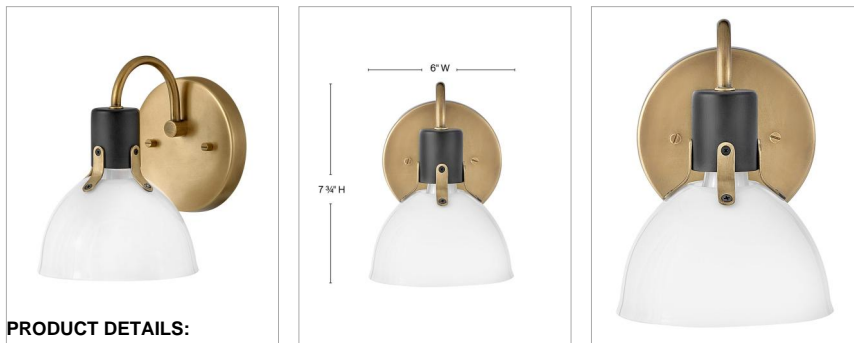

ARGO

51110HB

SINGLE LIGHT VANITY

Argo is brilliantly basic in design but has all the right details to make it shine. The smooth lines of its dome have a vintage, industrial feel but modern updates, make Argo contemporary. Heavy straps and decorative screws secure the dome to the cap in this clean and stylish profile.

DETAILS	
FINISH:	Heritage Brass
MATERIAL:	Steel
GLASS:	Cased Opal

DIMENSIONS	
WIDTH:	6"
HEIGHT:	7.8"
WEIGHT:	1.4
BACK PLATE:	5" Dia.
EXTENSION:	7.3
TOP TO OUTLET:	3.5

LIGHT SOURCE	
LIGHT SOURCE:	Socket
WATTAGE:	1-100w Med.
VOLTAGE:	120v

SHIPPING	
CARTON LENGTH:	8.3
CARTON WIDTH:	8.3
CARTON HEIGHT:	10.2
CARTON WEIGHT:	2

PRODUCT DETAILS:

- Fixture can be mounted either up or down
- Suitable for use in damp locations as defined by NEC and CEC. Meets United States UL Underwriters Laboratories & CSA Canadian Standards Association Product Safety Standards
- Merging the best of traditional and modern elements, with a sophisticated and streamlined look
- Classic gleaming light brass finish

HINKLEY

HINKLEY
33000 Pin Oak Parkway
Avon Lake, OH 44012

PHONE: (440) 653-5500
Toll Free: 1 (800) 446-5539

hinkley.com