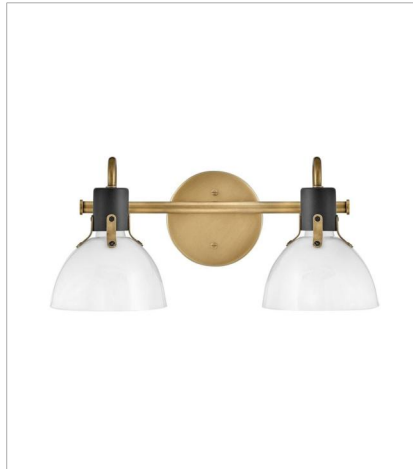

# ARGO

Argo is brilliantly basic in design but has all the right details to make it shine. The smooth lines of its dome have a vintage, industrial feel but modern updates, make Argo contemporary. Heavy straps and decorative screws secure the dome to the cap in this clean and stylish profile.

**FINISH:** Heritage Brass with Black accents, Heritage Brass  
**GLASS:** Cased Opal

**51110HB**  
SINGLE LIGHT VANITY  
6" W, 7.8" H  
Socket  
1-100w Med.

**51112HB**  
TWO LIGHT VANITY  
18" W, 7.5" H  
Socket  
2-100w Med.

**51113HB**  
THREE LIGHT VANITY  
24.5" W, 7.5" H  
Socket  
3-100w Med.

**3483HB**  
MEDIUM PENDANT  
20" W, 17" H  
LED Lamp  
1-6w GU10 LED \*Included

**3487HB**  
SMALL PENDANT  
14" W, 12.3" H  
LED Lamp  
1-6w GU10 LED \*Included

**3481HB**  
SMALL FLUSH MOUNT  
13" W, 10" H  
Socket  
1-100w Med.