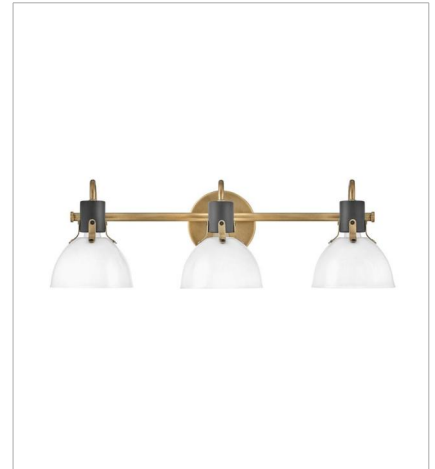

# ARGO

Argo is brilliantly basic in design but has all the right details to make it shine. The smooth lines of its dome have a vintage, industrial feel but modern updates, make Argo contemporary. Heavy straps and decorative screws secure the dome to the cap in this clean and stylish profile.

**FINISH:** Heritage Brass with Black accents, Heritage Brass  
**GLASS:** Cased Opal

**51110HB**  
SINGLE LIGHT VANITY  
6" W, 7.8" H  
Socket  
1-100w Med.

**51112HB**  
TWO LIGHT VANITY  
18" W, 7.5" H  
Socket  
2-100w Med.

**51113HB**  
THREE LIGHT VANITY  
24.5" W, 7.5" H  
Socket  
3-100w Med.

**3483HB**  
MEDIUM PENDANT  
20" W, 17" H  
LED Lamp  
1-6w GU10 LED \*Included

**3487HB**  
SMALL PENDANT  
14" W, 12.3" H  
LED Lamp  
1-6w GU10 LED \*Included

**3481HB**  
SMALL FLUSH MOUNT  
13" W, 10" H  
Socket  
1-100w Med.