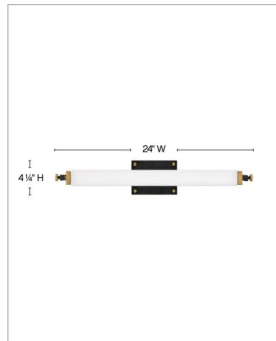

ROLLINS

51092BK-HB

MEDIUM LED SCONCE

Rollins is both industrial in form and transitional in style. Unique rectangular etched opal glass has softly rounded edges that is offset by contrasting details on the backplate and the knobs anchoring either end. This integrated LED design comes in two finish combinations, Black with Chrome, and Black with Heritage Brass, and can be hung both vertically and horizontally.

DETAILS	
FINISH:	Black with Heritage Brass accents
MATERIAL:	Steel
GLASS:	Etched Opal

DIMENSIONS	
WIDTH:	24"
HEIGHT:	4.3"
WEIGHT:	1.5
BACK PLATE:	5.75"W X 4.25"H
EXTENSION:	4
TOP TO OUTLET:	2.25

LIGHT SOURCE	
LIGHT SOURCE:	Integrated LED
LED NAME:	E2G24W7WI
WATTAGE:	24w LED *Included
VOLTAGE:	120v
COLOR TEMP:	3000
LUMENS:	2100
CRI:	95
INCANDESCENT EQUIVALENCY:	2 x 75w
DIMMABLE:	Yes - CL Type Dimmer (SSL7A)

SHIPPING	
CARTON LENGTH:	26.8
CARTON WIDTH:	10.5
CARTON HEIGHT:	6
CARTON WEIGHT:	2.2

PRODUCT DETAILS:

- Mounting hardware is hidden on the backplate to ensure a clean silhouette
- Fixture can be mounted vertically
- Suitable for use in damp locations as defined by NEC and CEC. Meets United States UL Underwriters Laboratories & CSA Canadian Standards Association Product Safety Standards
- Fixture is ADA compliant and adheres to the standards and guidelines listed by the Americans with Disabilities Act
- Meets California Energy Commission 2013 & 2016 Title regulations/JA8
- LED components carry a 5-year limited warranty
- Merging the best of traditional and modern elements, with a sophisticated and streamlined look
- Striking black finish enhances design