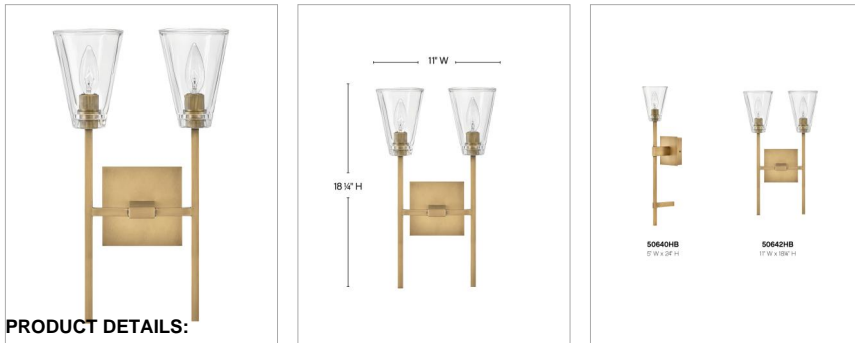

AUDEN

50642HB

TWO LIGHT VANITY

Sleek and feminine, Auden showcases a dramatic minimalist design with refined details. Thick clear glass shades gleam against elegant, elongated stems and a sleek square backplate. Available in three finishes, Black Oxide, Heritage Brass and Polished Nickel, Auden's streamlined silhouette adds understated yet upscale sophistication to any interior space.

DETAILS	
FINISH:	Heritage Brass
MATERIAL:	Steel
GLASS:	Clear

DIMENSIONS	
WIDTH:	11"
HEIGHT:	18.3"
WEIGHT:	8lb
BACK PLATE:	5" Sq.
EXTENSION:	6"
TOP TO OUTLET:	11.25"

LIGHT SOURCE	
LIGHT SOURCE:	Socket
WATTAGE:	2-60w Cand.
VOLTAGE:	120v

SHIPPING	
CARTON LENGTH:	17.7
CARTON WIDTH:	9.8
CARTON HEIGHT:	13.8
CARTON WEIGHT:	10.6

PRODUCT DETAILS:

- Mounting hardware is hidden on the backplate to ensure a clean silhouette
- Suitable for use in dry (indoor) locations as defined by NEC and CEC. Meets United States UL Underwriters Laboratories & CSA Canadian Standards Association Product Safety Standards
- Striking and glamorous silhouette with luxe details and a rich finish makes a dramatic statement
- Classic gleaming light brass finish