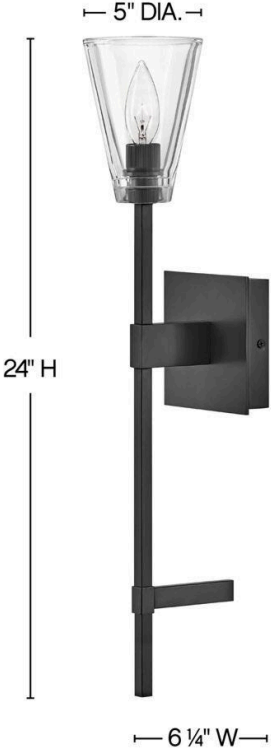

AUDEN

50640BX

SINGLE LIGHT VANITY

Sleek and feminine, Auden showcases a dramatic minimalist design with refined details. Thick clear glass shades gleam against elegant, elongated stems and a sleek square backplate. Available in three finishes, Black Oxide, Heritage Brass and Polished Nickel, Auden's streamlined silhouette adds understated yet upscale sophistication to any interior space.

DETAILS	
FINISH:	Black Oxide
MATERIAL:	Steel
GLASS:	Clear

DIMENSIONS	
WIDTH:	5"
HEIGHT:	24"
WEIGHT:	5.4
BACK PLATE:	5" Sq.
EXTENSION:	6.3
TOP TO OUTLET:	11.25

LIGHT SOURCE	
LIGHT SOURCE:	Socket
WATTAGE:	1-60w Cand.
VOLTAGE:	120v

SHIPPING	
CARTON LENGTH:	23.6
CARTON WIDTH:	8.7
CARTON HEIGHT:	12
CARTON WEIGHT:	7.7

PRODUCT DETAILS:

- Mounting hardware is hidden on the backplate to ensure a clean silhouette
- Suitable for use in dry (indoor) locations as defined by NEC and CEC. Meets United States UL Underwriters Laboratories & CSA Canadian Standards Association Product Safety Standards
- Striking and glamorous silhouette with luxe details and a rich finish makes a dramatic statement
- Striking black finish enhances design
- Please refer to Hinkley's Warranty for complete product warranty details; some warranty limitations may apply.