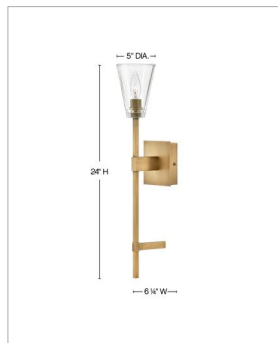

AUDEN

50640HB

SINGLE LIGHT VANITY

Sleek and feminine, Auden showcases a dramatic minimalist design with refined details. Thick clear glass shades gleam against elegant, elongated stems and a sleek square backplate. Available in three finishes, Black Oxide, Heritage Brass and Polished Nickel, Auden's streamlined silhouette adds understated yet upscale sophistication to any interior space.

DETAILS	
FINISH:	Heritage Brass
MATERIAL:	Steel
GLASS:	Clear

DIMENSIONS	
WIDTH:	5"
HEIGHT:	24"
WEIGHT:	5.4lb
BACK PLATE:	5" Sq.
EXTENSION:	6.3"
TOP TO OUTLET:	11.25"

LIGHT SOURCE	
LIGHT SOURCE:	Socket
WATTAGE:	1-60w Cand.
VOLTAGE:	120v

SHIPPING	
CARTON LENGTH:	23.6
CARTON WIDTH:	8.7
CARTON HEIGHT:	12
CARTON WEIGHT:	7.7

PRODUCT DETAILS:

- Mounting hardware is hidden on the backplate to ensure a clean silhouette
- Suitable for use in dry (indoor) locations as defined by NEC and CEC. Meets United States UL Underwriters Laboratories & CSA Canadian Standards Association Product Safety Standards
- Striking and glamorous silhouette with luxe details and a rich finish makes a dramatic statement
- Classic gleaming light brass finish