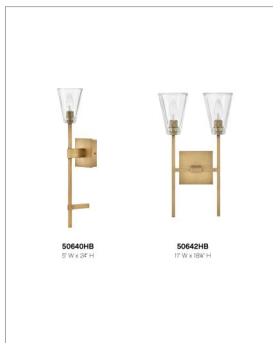

AUDEN

50640HB

SINGLE LIGHT VANITY

Sleek and feminine, Auden showcases a dramatic minimalist design with refined details. Thick clear glass shades gleam against elegant, elongated stems and a sleek square backplate. Available in three finishes, Black Oxide, Heritage Brass and Polished Nickel, Auden's streamlined silhouette adds understated yet upscale sophistication to any interior space.

DETAILS	
FINISH:	Heritage Brass
MATERIAL:	Steel
GLASS:	Clear

DIMENSIONS	
WIDTH:	5"
HEIGHT:	24"
WEIGHT:	5.4lb
BACK PLATE:	5" Sq.
EXTENSION:	6.3"
TOP TO OUTLET:	11.25"

LIGHT SOURCE	
LIGHT SOURCE:	Socket
WATTAGE:	1-60w Cand.
VOLTAGE:	120v

SHIPPING	
CARTON LENGTH:	23.6
CARTON WIDTH:	8.7
CARTON HEIGHT:	12
CARTON WEIGHT:	7.7

PRODUCT DETAILS:

- Mounting hardware is hidden on the backplate to ensure a clean silhouette
- Suitable for use in dry (indoor) locations as defined by NEC and CEC. Meets United States UL Underwriters Laboratories & CSA Canadian Standards Association Product Safety Standards
- Striking and glamorous silhouette with luxe details and a rich finish makes a dramatic statement
- Classic gleaming light brass finish