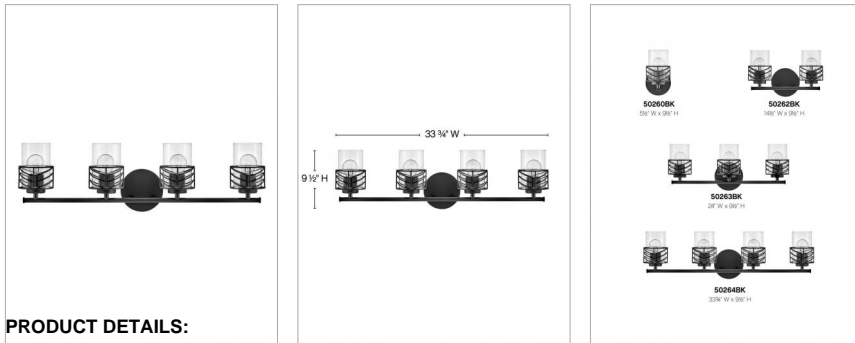

DELLA

50264BK

FOUR LIGHT VANITY

Della's unique chevron design casts beautiful shadows through clear glass. Transitional in style, Della is at home within a wide variety of decors -- from bohemian to vintage mid-century to updated traditional. Available in a classic Black and a Lacquered Brass finish, this artistic family exudes stylish flair.

DETAILS	
FINISH:	Black
MATERIAL:	Steel
GLASS:	Clear

DIMENSIONS	
WIDTH:	33.8"
HEIGHT:	9.5"
WEIGHT:	8.5
BACK PLATE:	6.5" Dia.
EXTENSION:	6.5
TOP TO OUTLET:	6.5

LIGHT SOURCE	
LIGHT SOURCE:	Socket
WATTAGE:	4-100w Med.
VOLTAGE:	120v

SHIPPING	
CARTON LENGTH:	35.4
CARTON WIDTH:	8.3
CARTON HEIGHT:	11.6
CARTON WEIGHT:	11.2

PRODUCT DETAILS:

- Mounting hardware is hidden on the backplate to ensure a clean silhouette
- Fixture can be mounted either up or down
- Suitable for use in damp locations as defined by NEC and CEC. Meets United States UL Underwriters Laboratories & CSA Canadian Standards Association Product Safety Standards
- Ideal for vintage filament bulbs (not included)
- Merging the best of traditional and modern elements, with a sophisticated and streamlined look
- Striking black finish enhances design
- Please refer to Hinkley's Warranty for complete product warranty details; some warranty limitations may apply.