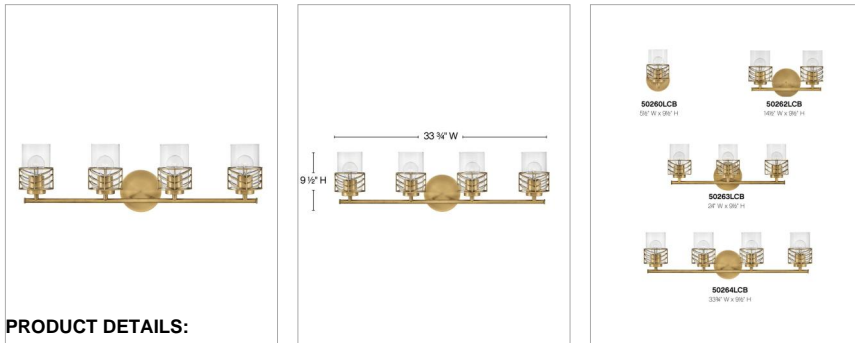

DELLA

50264LCB

FOUR LIGHT VANITY

Della's unique chevron design casts beautiful shadows through clear glass. Transitional in style, Della is at home within a wide variety of decors -- from bohemian to vintage mid-century to updated traditional. Available in a classic Black and a Lacquered Brass finish, this artistic family exudes stylish flair.

DETAILS	
FINISH:	Lacquered Brass
MATERIAL:	Steel
GLASS:	Clear

DIMENSIONS	
WIDTH:	33.8"
HEIGHT:	9.5"
WEIGHT:	8.5
BACK PLATE:	6.5" Dia.
EXTENSION:	6.5
TOP TO OUTLET:	6.5

LIGHT SOURCE	
LIGHT SOURCE:	Socket
WATTAGE:	4-100w Med.
VOLTAGE:	120v

SHIPPING	
CARTON LENGTH:	35.4
CARTON WIDTH:	8.3
CARTON HEIGHT:	11.6
CARTON WEIGHT:	11.2

PRODUCT DETAILS:

- Mounting hardware is hidden on the backplate to ensure a clean silhouette
- Fixture can be mounted either up or down
- Suitable for use in damp locations as defined by NEC and CEC. Meets United States UL Underwriters Laboratories & CSA Canadian Standards Association Product Safety Standards
- Ideal for vintage filament bulbs (not included)
- Merging the best of traditional and modern elements, with a sophisticated and streamlined look
- Classic gleaming light brass finish