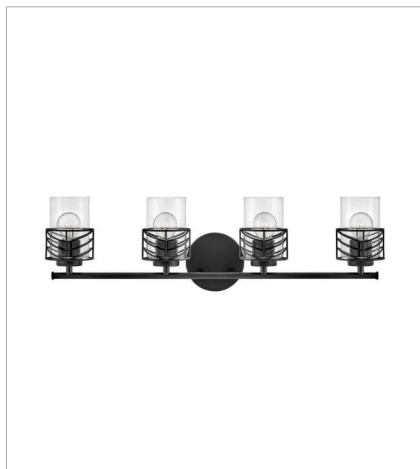

BATH

Della's unique chevron design casts beautiful shadows through clear glass. Transitional in style, Della is at home within a wide variety of decors -- from bohemian to vintage mid-century to updated traditional. Available in a classic Black and a Lacquered Brass finish, this artistic family exudes stylish flair.

FINISH: Black
GLASS: Clear

50260BK
SINGLE LIGHT VANITY
5.5" W, 9.5" H
Socket
1-100w Med.

50262BK
TWO LIGHT VANITY
14.5" W, 9.5" H
Socket
2-100w Med.

50263BK
THREE LIGHT VANITY
24" W, 9.5" H
Socket
3-100w Med.