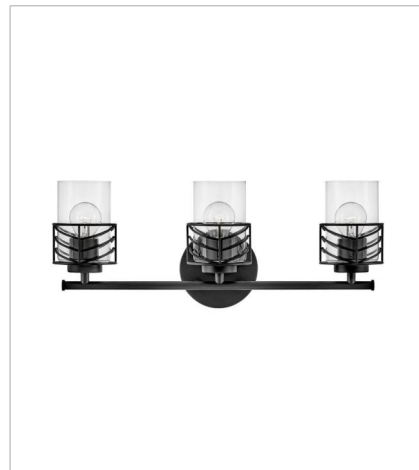

BATH

Della's unique chevron design casts beautiful shadows through clear glass. Transitional in style, Della is at home within a wide variety of decors -- from bohemian to vintage mid-century to updated traditional. Available in a classic Black and a Lacquered Brass finish, this artistic family exudes stylish flair.

FINISH: Black
GLASS: Clear

50260BK
SINGLE LIGHT VANITY
5.5" W, 9.5" H
Socket
1-100w Med.

50262BK
TWO LIGHT VANITY
14.5" W, 9.5" H
Socket
2-100w Med.

50263BK
THREE LIGHT VANITY
24" W, 9.5" H
Socket
3-100w Med.