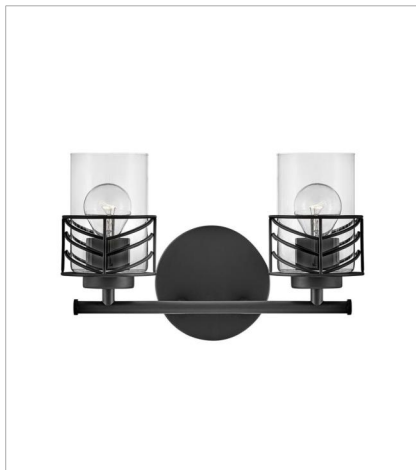

BATH

Della's unique chevron design casts beautiful shadows through clear glass. Transitional in style, Della is at home within a wide variety of decors -- from bohemian to vintage mid-century to updated traditional. Available in a classic Black and a Lacquered Brass finish, this artistic family exudes stylish flair.

FINISH: Black
GLASS: Clear

50260BK
SINGLE LIGHT VANITY
5.5" W, 9.5" H
Socket
1-100w Med.

50262BK
TWO LIGHT VANITY
14.5" W, 9.5" H
Socket
2-100w Med.

50263BK
THREE LIGHT VANITY
24" W, 9.5" H
Socket
3-100w Med.