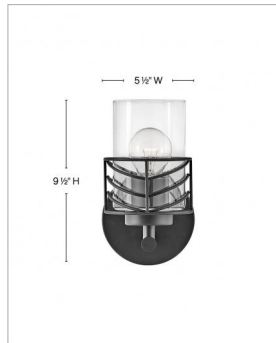

DELLA

50260BK

SINGLE LIGHT VANITY

Della's unique chevron design casts beautiful shadows through clear glass. Transitional in style, Della is at home within a wide variety of decors -- from bohemian to vintage mid-century to updated traditional. Available in a classic Black and a Lacquered Brass finish, this artistic family exudes stylish flair.

DETAILS	
FINISH:	Black
MATERIAL:	Steel
GLASS:	Clear

DIMENSIONS	
WIDTH:	5.5"
HEIGHT:	9.5"
WEIGHT:	2.5
BACK PLATE:	5.5" Dia.
EXTENSION:	6.5
TOP TO OUTLET:	6.5

LIGHT SOURCE	
LIGHT SOURCE:	Socket
WATTAGE:	1-100w Med.
VOLTAGE:	120v

SHIPPING	
CARTON LENGTH:	7.9
CARTON WIDTH:	7.9
CARTON HEIGHT:	12.4
CARTON WEIGHT:	3.3

PRODUCT DETAILS:

- Mounting hardware is hidden on the backplate to ensure a clean silhouette
- Fixture can be mounted either up or down
- Suitable for use in damp locations as defined by NEC and CEC. Meets United States UL Underwriters Laboratories & CSA Canadian Standards Association Product Safety Standards
- Ideal for vintage filament bulbs (not included)
- Merging the best of traditional and modern elements, with a sophisticated and streamlined look
- Striking black finish enhances design
- Please refer to Hinkley's Warranty for complete product warranty details; some warranty limitations may apply.