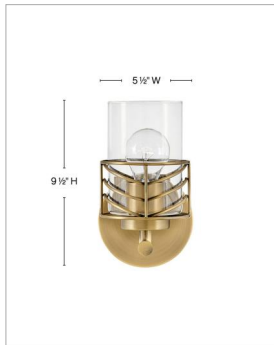

DELLA

50260LCB

SINGLE LIGHT VANITY

Della's unique chevron design casts beautiful shadows through clear glass. Transitional in style, Della is at home within a wide variety of decors -- from bohemian to vintage mid-century to updated traditional. Available in a classic Black and a Lacquered Brass finish, this artistic family exudes stylish flair.

DETAILS	
FINISH:	Lacquered Brass
MATERIAL:	Steel
GLASS:	Clear

DIMENSIONS	
WIDTH:	5.5"
HEIGHT:	9.5"
WEIGHT:	2.5
BACK PLATE:	5.5" Dia.
EXTENSION:	6.5
TOP TO OUTLET:	6.5

LIGHT SOURCE	
LIGHT SOURCE:	Socket
WATTAGE:	1-100w Med.
VOLTAGE:	120v

SHIPPING	
CARTON LENGTH:	7.9
CARTON WIDTH:	7.9
CARTON HEIGHT:	12.4
CARTON WEIGHT:	3.3

PRODUCT DETAILS:

- Mounting hardware is hidden on the backplate to ensure a clean silhouette
- Fixture can be mounted either up or down
- Suitable for use in damp locations as defined by NEC and CEC. Meets United States UL Underwriters Laboratories & CSA Canadian Standards Association Product Safety Standards
- Ideal for vintage filament bulbs (not included)
- Merging the best of traditional and modern elements, with a sophisticated and streamlined look
- Classic gleaming light brass finish