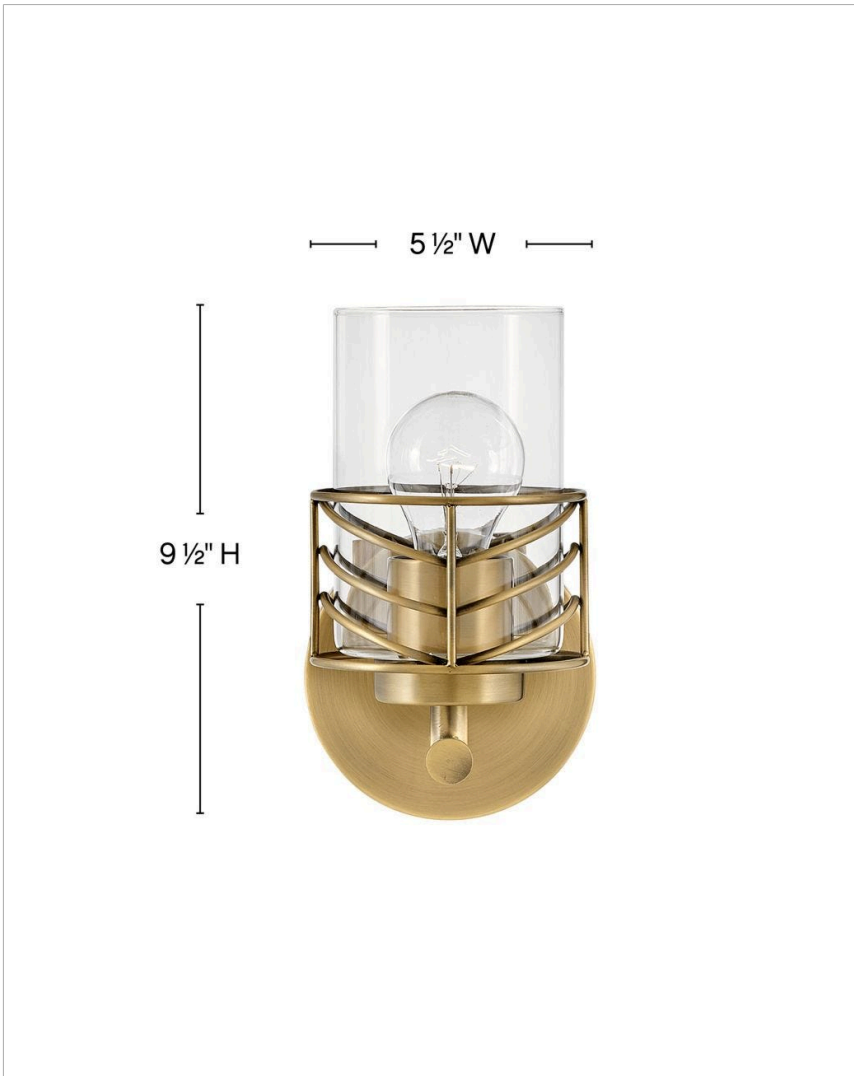

DELLA

50260LCB

SINGLE LIGHT VANITY

Della's unique chevron design casts beautiful shadows through clear glass. Transitional in style, Della is at home within a wide variety of decors -- from bohemian to vintage mid-century to updated traditional. Available in a classic Black and a Lacquered Brass finish, this artistic family exudes stylish flair.

DETAILS	
FINISH:	Lacquered Brass
MATERIAL:	Steel
GLASS:	Clear

DIMENSIONS	
WIDTH:	5.5"
HEIGHT:	9.5"
WEIGHT:	2.5
BACK PLATE:	5.5" Dia.
EXTENSION:	6.5
TOP TO OUTLET:	6.5

LIGHT SOURCE	
LIGHT SOURCE:	Socket
WATTAGE:	1-100w Med.
VOLTAGE:	120v

SHIPPING	
CARTON LENGTH:	7.9
CARTON WIDTH:	7.9
CARTON HEIGHT:	12.4
CARTON WEIGHT:	3.3

PRODUCT DETAILS:

- Mounting hardware is hidden on the backplate to ensure a clean silhouette
- Fixture can be mounted either up or down
- Suitable for use in damp locations as defined by NEC and CEC. Meets United States UL Underwriters Laboratories & CSA Canadian Standards Association Product Safety Standards
- Ideal for vintage filament bulbs (not included)
- Merging the best of traditional and modern elements, with a sophisticated and streamlined look
- Classic gleaming light brass finish