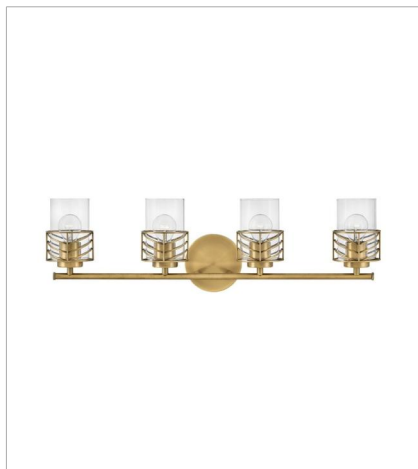

BATH

Della's unique chevron design casts beautiful shadows through clear glass. Transitional in style, Della is at home within a wide variety of decors -- from bohemian to vintage mid-century to updated traditional. Available in a classic Black and a Lacquered Brass finish, this artistic family exudes stylish flair.

FINISH: Lacquered Brass
GLASS: Clear

50260LCB
SINGLE LIGHT VANITY
5.5" W, 9.5" H
Socket
1-100w Med.

50262LCB
TWO LIGHT VANITY
14.5" W, 9.5" H
Socket
2-100w Med.

50263LCB
THREE LIGHT VANITY
24" W, 9.5" H
Socket
3-100w Med.

50264LCB
FOUR LIGHT VANITY
33.8" W, 9.5" H
Socket
4-100w Med.

HINKLEY

HINKLEY
33000 Pin Oak Parkway
Avon Lake, OH 44012

PHONE: (440) 653-5500
Toll Free: 1 (800) 446-5539

hinkley.com