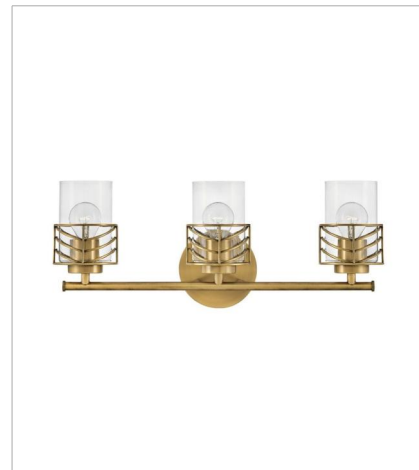

BATH

Della's unique chevron design casts beautiful shadows through clear glass. Transitional in style, Della is at home within a wide variety of decors -- from bohemian to vintage mid-century to updated traditional. Available in a classic Black and a Lacquered Brass finish, this artistic family exudes stylish flair.

FINISH: Lacquered Brass
GLASS: Clear

50260LCB
SINGLE LIGHT VANITY
5.5" W, 9.5" H
Socket
1-100w Med.

50262LCB
TWO LIGHT VANITY
14.5" W, 9.5" H
Socket
2-100w Med.

50263LCB
THREE LIGHT VANITY
24" W, 9.5" H
Socket
3-100w Med.