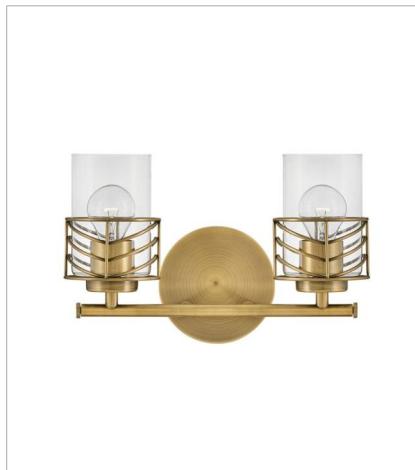

BATH

Della's unique chevron design casts beautiful shadows through clear glass. Transitional in style, Della is at home within a wide variety of decors -- from bohemian to vintage mid-century to updated traditional. Available in a classic Black and a Lacquered Brass finish, this artistic family exudes stylish flair.

FINISH: Lacquered Brass
GLASS: Clear

50260LCB
SINGLE LIGHT VANITY
5.5" W, 9.5" H
Socket
1-100w Med.

50262LCB
TWO LIGHT VANITY
14.5" W, 9.5" H
Socket
2-100w Med.

50263LCB
THREE LIGHT VANITY
24" W, 9.5" H
Socket
3-100w Med.