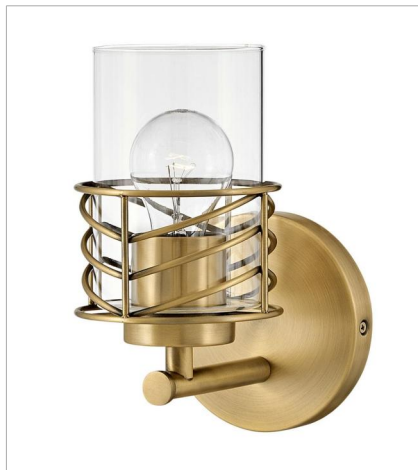

BATH

Della's unique chevron design casts beautiful shadows through clear glass. Transitional in style, Della is at home within a wide variety of decors -- from bohemian to vintage mid-century to updated traditional. Available in a classic Black and a Lacquered Brass finish, this artistic family exudes stylish flair.

FINISH: Lacquered Brass
GLASS: Clear

50260LCB
SINGLE LIGHT VANITY
5.5" W, 9.5" H
Socket
1-100w Med.

50262LCB
TWO LIGHT VANITY
14.5" W, 9.5" H
Socket
2-100w Med.

50263LCB
THREE LIGHT VANITY
24" W, 9.5" H
Socket
3-100w Med.

50264LCB
FOUR LIGHT VANITY
33.8" W, 9.5" H
Socket
4-100w Med.

HINKLEY

HINKLEY
33000 Pin Oak Parkway
Avon Lake, OH 44012

PHONE: (440) 653-5500
Toll Free: 1 (800) 446-5539

hinkley.com