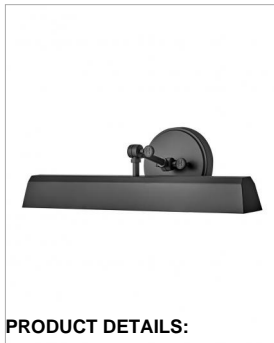

ARTI

47094BK

LARGE ACCENT LIGHT

The perfect fixture for any space, Arti embodies simple elegance with its functional, streamlined design. Inspired by a traditional articulating light, Arti comes fully adjustable as a sconce, pendant or accent light – updated with well-designed, practical details. All sconces and accent lights come with a removable fabric cord and optional cord covers. Available in multiple finishes, Arti is a seamless integration to any room.

DETAILS	
FINISH:	Black
MATERIAL:	Steel

DIMENSIONS	
WIDTH:	20"
HEIGHT:	6"
WEIGHT:	4.4
BACK PLATE:	6" Dia.
EXTENSION:	7.3
TOP TO OUTLET:	3

LIGHT SOURCE	
LIGHT SOURCE:	Socket
WATTAGE:	2-60w Med.
VOLTAGE:	120v

SHIPPING	
CARTON LENGTH:	22.4
CARTON WIDTH:	10
CARTON HEIGHT:	8.5
CARTON WEIGHT:	6.2

PRODUCT DETAILS:

- Suitable for use in dry (indoor) locations as defined by NEC and CEC. Meets United States and Underwriters Laboratories & CSA Canadian Standards Association Product Safety Standards.
- Can be hard wired or mounted with fabric covered plug-in cord.
- Fully adjustable up or down
- Classic, elegant lines and timeless details enhance a traditional space
- Optional cord cover available, 6938BK
- All dimensions listed are as shown.
- Striking black finish enhances design
- Please refer to Hinkley's Warranty for complete product warranty details; some warranty limitations may apply.