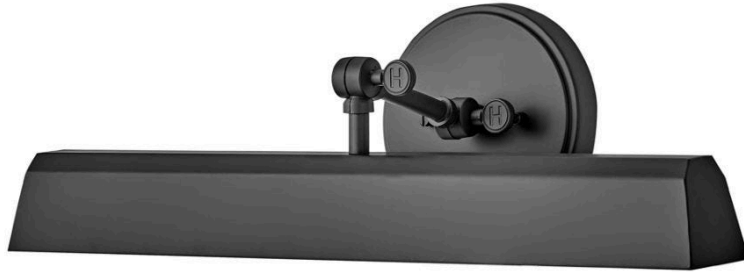

ARTI

47094BK

LARGE ACCENT LIGHT

The perfect fixture for any space, Arti embodies simple elegance with its functional, streamlined design. Inspired by a traditional articulating light, Arti comes fully adjustable as a sconce, pendant or accent light – updated with well-designed, practical details. All sconces and accent lights come with a removable fabric cord and optional cord covers. Available in multiple finishes, Arti is a seamless integration to any room.

DETAILS	
FINISH:	Black
MATERIAL:	Steel

DIMENSIONS	
WIDTH:	20"
HEIGHT:	6"
WEIGHT:	4.4
BACK PLATE:	6" Dia.
EXTENSION:	7.3
TOP TO OUTLET:	3

LIGHT SOURCE	
LIGHT SOURCE:	Socket
WATTAGE:	2-60w Med.
VOLTAGE:	120v

SHIPPING	
CARTON LENGTH:	22.4
CARTON WIDTH:	10
CARTON HEIGHT:	8.5
CARTON WEIGHT:	6.2

PRODUCT DETAILS:

- Suitable for use in dry (indoor) locations as defined by NEC and CEC. Meets United States and Underwriters Laboratories & CSA Canadian Standards Association Product Safety Standards.
- Can be hard wired or mounted with fabric covered plug-in cord.
- Fully adjustable up or down
- Classic, elegant lines and timeless details enhance a traditional space
- Optional cord cover available, 6938BK
- All dimensions listed are as shown.
- Striking black finish enhances design
- Please refer to Hinkley's Warranty for complete product warranty details; some warranty limitations may apply.