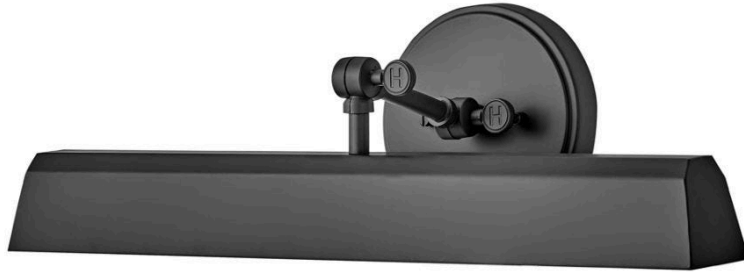

## 47094BK

### LARGE ACCENT LIGHT

The perfect fixture for any space, Arti embodies simple elegance with its functional, streamlined design. Inspired by a traditional articulating light, Arti comes fully adjustable as a sconce, pendant or accent light – updated with well-designed, practical details. All sconces and accent lights come with a removable fabric cord and optional cord covers. Available in multiple finishes, Arti is a seamless integration to any room.

DETAILS	
FINISH:	Black
MATERIAL:	Steel

DIMENSIONS	
WIDTH:	20"
HEIGHT:	6"
WEIGHT:	4.4lb
BACK PLATE:	6" Dia.
EXTENSION:	7.3"
TOP TO OUTLET:	3"

LIGHT SOURCE	
LIGHT SOURCE:	Socket
WATTAGE:	2-60w Med.
VOLTAGE:	120v

SHIPPING	
CARTON LENGTH:	22.4
CARTON WIDTH:	10
CARTON HEIGHT:	8.5
CARTON WEIGHT:	6.2

PRODUCT DETAILS:

- Suitable for use in dry (indoor) locations as defined by NEC and CEC. Meets United States and Underwriters Laboratories & CSA Canadian Standards Association Product Safety Standards.
- Can be hard wired or mounted with fabric covered plug-in cord.
- Fully adjustable up or down
- Classic, elegant lines and timeless details enhance a traditional space
- Optional cord cover available, 6938BK
- All dimensions listed are as shown.
- Striking black finish enhances design