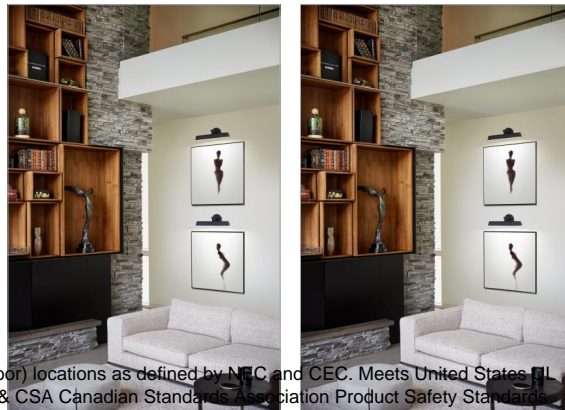

SHIPPING	
CARTON LENGTH:	22.4
CARTON WIDTH:	10
CARTON HEIGHT:	8.5
CARTON WEIGHT:	6.2

PRODUCT DETAILS:

- Suitable for use in dry (indoor) locations as defined by NEC and CEC. Meets United States and Underwriters Laboratories & CSA Canadian Standards Association Product Safety Standards.
- Can be hard wired or mounted with fabric covered plug-in cord.
- Fully adjustable up or down
- Classic, elegant lines and timeless details enhance a traditional space
- Optional cord cover available, 6938BK
- All dimensions listed are as shown.
- Striking black finish enhances design