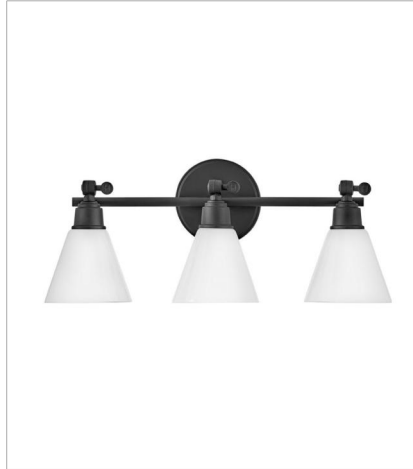

ARTI

Inspired by the popular interior family, Arti bath embodies updated traditional elegance. This attractive design boasts upscale details including a cast fitter, adjustable decorative "H" knobs to move shades up and down, as well as an appealing stepped backplate. Available in Black and Heritage Brass, Arti can be seamlessly integrated into any space.

FINISH: Black
GLASS: Cased Opal

3690BK
SMALL SINGLE LIGHT SCONCE
7.8" W, 10.3" H
Socket
1-60w Med.

3691BK
SMALL SINGLE LIGHT SCONCE
7.8" W, 12.3" H
Socket
1-60w Med.

3692BK
MEDIUM SINGLE LIGHT SCONCE
7.8" W, 18.3" H
Socket
1-60w Med.

47093BK
MEDIUM ACCENT LIGHT
12" W, 6" H
Socket
1-60w Med.

47094BK
LARGE ACCENT LIGHT
20" W, 6" H
Socket
2-60w Med.

51180BK
SINGLE LIGHT VANITY
6" W, 10" H
Socket
1-100w Med.

ARTI

Inspired by the popular interior family, Arti bath embodies updated traditional elegance. This attractive design boasts upscale details including a cast fitter, adjustable decorative "H" knobs to move shades up and down, as well as an appealing stepped backplate. Available in Black and Heritage Brass, Arti can be seamlessly integrated into any space.

FINISH: Black
GLASS: Cased Opal

51182BK
TWO LIGHT VANITY
16" W, 10" H
Socket
2-100w Med.

51183BK
THREE LIGHT VANITY
24" W, 10" H
Socket
3-100w Med.

51184BK
FOUR LIGHT VANITY
32" W, 10" H
Socket
4-100w Med.