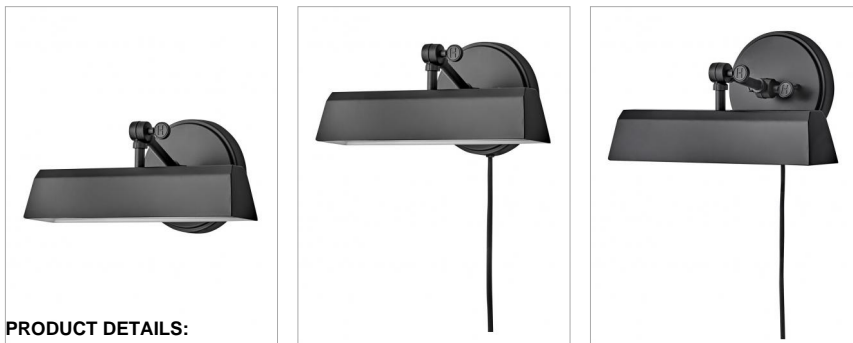

### MEDIUM ACCENT LIGHT

The perfect fixture for any space, Arti embodies simple elegance with its functional, streamlined design. Inspired by a traditional articulating light, Arti comes fully adjustable as a sconce, pendant or accent light – updated with well-designed, practical details. All sconces and accent lights come with a removable fabric cord and optional cord covers. Available in multiple finishes, Arti is a seamless integration to any room.

DETAILS	
FINISH:	Black
MATERIAL:	Steel

DIMENSIONS	
WIDTH:	12"
HEIGHT:	6"
WEIGHT:	3.6
BACK PLATE:	6" Dia.
EXTENSION:	7.3
TOP TO OUTLET:	3

LIGHT SOURCE	
LIGHT SOURCE:	Socket
WATTAGE:	1-60w Med.
VOLTAGE:	120v

#### PRODUCT DETAILS:

- Suitable for use in dry (indoor) locations as defined by NEC and CEC. Meets United States UL Underwriters Laboratories & CSA Canadian Standards Association Product Safety Standards
- Can be hard wired or mounted with fabric covered plug-in cord.
- Fully adjustable up or down
- Classic, elegant lines and timeless details enhance a traditional space
- Optional cord cover available, 6938BK
- All dimensions listed are as shown.
- Striking black finish enhances design
- Please refer to Hinkley's Warranty for complete product warranty details; some warranty limitations may apply.