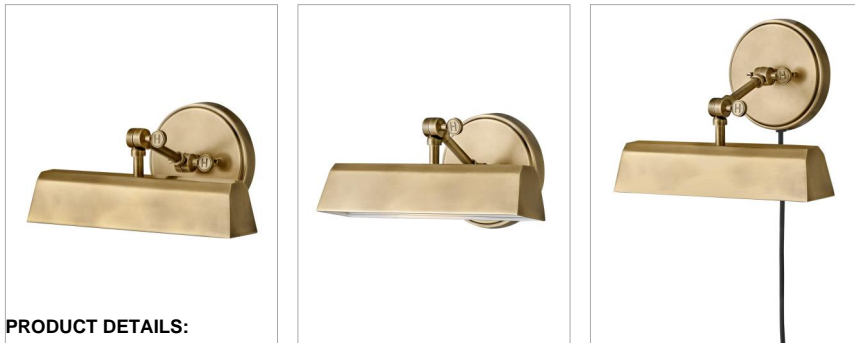

### MEDIUM ACCENT LIGHT

The perfect fixture for any space, Arti embodies simple elegance with its functional, streamlined design. Inspired by a traditional articulating light, Arti comes fully adjustable as a sconce, pendant or accent light – updated with well-designed, practical details. All sconces and accent lights come with a removable fabric cord and optional cord covers. Available in multiple finishes, Arti is a seamless integration to any room.

DETAILS	
FINISH:	Heritage Brass
MATERIAL:	Steel

DIMENSIONS	
WIDTH:	12"
HEIGHT:	6"
WEIGHT:	3.6lb
BACK PLATE:	6" Dia.
EXTENSION:	7.3"
TOP TO OUTLET:	3"

LIGHT SOURCE	
LIGHT SOURCE:	Socket
WATTAGE:	1-60w Med.
VOLTAGE:	120v

#### PRODUCT DETAILS:

- Suitable for use in dry (indoor) locations as defined by NEC and CEC. Meets United States UL Underwriters Laboratories & CSA Canadian Standards Association Product Safety Standards
- Can be hard wired or mounted with fabric covered plug-in cord.
- Fully adjustable up or down
- Optional cord cover available, 6938HB
- Classic, elegant lines and timeless details enhance a traditional space
- All dimensions listed are as shown.
- Classic gleaming light brass finish