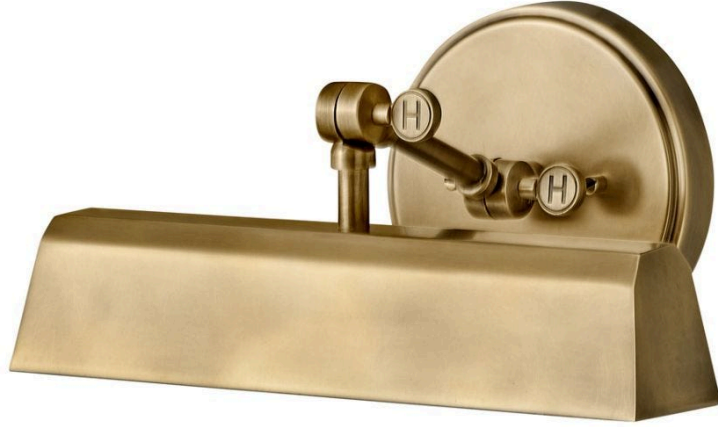

### MEDIUM ACCENT LIGHT

The perfect fixture for any space, Arti embodies simple elegance with its functional, streamlined design. Inspired by a traditional articulating light, Arti comes fully adjustable as a sconce, pendant or accent light – updated with well-designed, practical details. All sconces and accent lights come with a removable fabric cord and optional cord covers. Available in multiple finishes, Arti is a seamless integration to any room.

DETAILS	
FINISH:	Heritage Brass
MATERIAL:	Steel

DIMENSIONS	
WIDTH:	12"
HEIGHT:	6"
WEIGHT:	3.6lb
BACK PLATE:	6" Dia.
EXTENSION:	7.3"
TOP TO OUTLET:	3"

LIGHT SOURCE	
LIGHT SOURCE:	Socket
WATTAGE:	1-60w Med.
VOLTAGE:	120v

#### PRODUCT DETAILS:

- Suitable for use in dry (indoor) locations as defined by NEC and CEC. Meets United States UL Underwriters Laboratories & CSA Canadian Standards Association Product Safety Standards
- Can be hard wired or mounted with fabric covered plug-in cord.
- Fully adjustable up or down
- Optional cord cover available, 6938HB
- Classic, elegant lines and timeless details enhance a traditional space
- All dimensions listed are as shown.
- Classic gleaming light brass finish