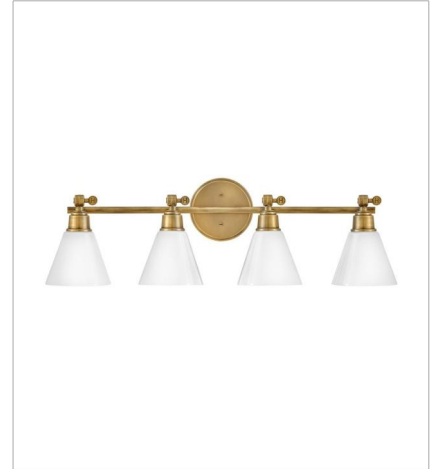

51184HB
FOUR LIGHT VANITY
32" W, 10" H
Socket
4-100w Med.