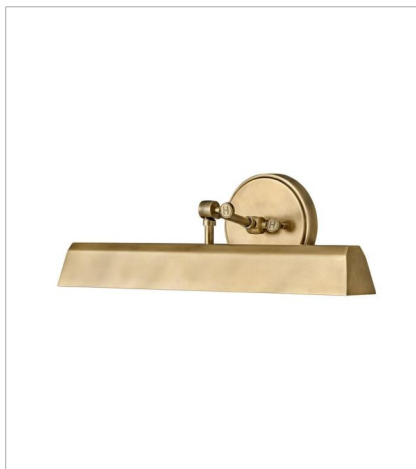

ARTI

Inspired by the popular interior family, Arti bath embodies updated traditional elegance. This attractive design boasts upscale details including a cast fitter, adjustable decorative "H" knobs to move shades up and down, as well as an appealing stepped backplate. Available in Black and Heritage Brass, Arti can be seamlessly integrated into any space.

FINISH: Heritage Brass
GLASS: Cased Opal

3690HB
SMALL SINGLE LIGHT SCONCE
7.8" W, 10.3" H
Socket
1-60w Med.

3691HB
SMALL SINGLE LIGHT SCONCE
7.8" W, 12.3" H
Socket
1-60w Med.

3692HB
MEDIUM SINGLE LIGHT SCONCE
7.8" W, 18.3" H
Socket
1-60w Med.

47093HB
MEDIUM ACCENT LIGHT
12" W, 6" H
Socket
1-60w Med.

47094HB
LARGE ACCENT LIGHT
20" W, 6" H
Socket
2-60w Med.

51180HB
SINGLE LIGHT VANITY
6" W, 10" H
Socket
1-100w Med.

HINKLEY

HINKLEY
33000 Pin Oak Parkway
Avon Lake, OH 44012

PHONE: (440) 653-5500
Toll Free: 1 (800) 446-5539

hinkley.com

ARTI

Inspired by the popular interior family, Arti bath embodies updated traditional elegance. This attractive design boasts upscale details including a cast fitter, adjustable decorative "H" knobs to move shades up and down, as well as an appealing stepped backplate. Available in Black and Heritage Brass, Arti can be seamlessly integrated into any space.