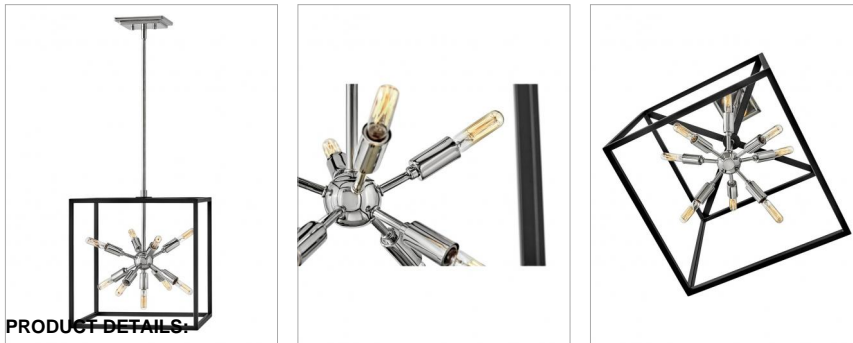

lisa mcdennon
COLLECTION

AROS

46317BLK-PN SMALL PENDANT

Some views are better than others. The striking Aros pendant showcases a provocative mid-century modern starburst cluster in a luxurious Warm Brass or Polished Nickel framed by an articulating, angular cage in prominent Black. For added drama, the sophisticated pendants dazzle with dimension to fill unique spaces or higher ceilings. Aros is part of the Lisa McDennon Collection.

DETAILS	
FINISH:	Black with Polished Nickel accents
MATERIAL:	Steel
SLOPE DEGREE:	90

DIMENSIONS	
WIDTH:	15"
HEIGHT:	16"
WEIGHT:	8
TOP TO OUTLET:	0

LIGHT SOURCE	
LIGHT SOURCE:	Socket
WATTAGE:	9-60w Cand.
VOLTAGE:	120v

MOUNTING	
CANOPY:	6" Sq.
LEAD WIRE:	1 X 120"
MAX HEIGHT:	48.3

SHIPPING	
CARTON LENGTH:	18.3
CARTON WIDTH:	18.3
CARTON HEIGHT:	19
CARTON WEIGHT:	11.3

PRODUCT DETAILS:

- This stem hung fixture may be hung on a sloped ceiling
- This fixture includes multiple down stems in various lengths to customize the installation height of the fixture, including one 6" stem and two 12" stems.
- Suitable for use in dry (indoor) locations as defined by NEC and CEC. Meets United States UL Underwriters Laboratories & CSA Canadian Standards Association Product Safety Standards
- T-style lamps, not included
- The Lisa McDennon Collection offers a striking mix of edgy, sculptural silhouettes that incorporate modern, organic elements and luxe materials, brought to life by her innovative and original point of view.
- Distinctive mid-century modern elements merge with sleek and timeless forms for a vintage vibe with modern flair
- Striking black finish enhances design
- Please refer to Hinkley's Warranty for complete product warranty details; some warranty limitations may apply.