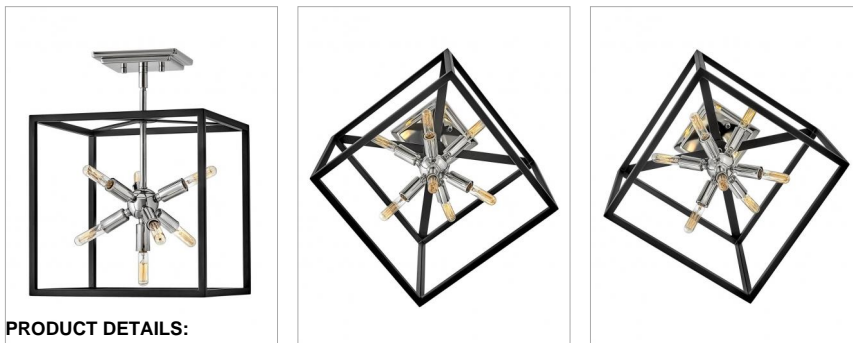

lisa mcdennon
COLLECTION

AROS

46313BLK-PN

SMALL CONVERTIBLE PENDANT

Some views are better than others. The striking Aros pendant showcases a provocative mid-century modern starburst cluster in a luxurious Warm Brass or Polished Nickel framed by an articulating, angular cage in prominent Black. For added drama, the sophisticated pendants dazzle with dimension to fill unique spaces or higher ceilings. Aros is part of the Lisa McDennon Collection.

DETAILS	
FINISH:	Black with Polished Nickel accents
MATERIAL:	Steel
SLOPE DEGREE:	90

DIMENSIONS	
WIDTH:	13"
HEIGHT:	14"
WEIGHT:	6.9
TOP TO OUTLET:	0

LIGHT SOURCE	
LIGHT SOURCE:	Socket
WATTAGE:	7-60w Cand.
VOLTAGE:	120v

MOUNTING	
CANOPY:	6" Sq.
LEAD WIRE:	1 X 144"
MAX HEIGHT:	46.3

SHIPPING	
CARTON LENGTH:	15.5
CARTON WIDTH:	15.5
CARTON HEIGHT:	16.8
CARTON WEIGHT:	9.5

PRODUCT DETAILS:

- This stem hung fixture may be hung on a sloped ceiling
- This fixture includes multiple down stems in various lengths to customize the installation height of the fixture, including one 6" stem and two 12" stems.
- Convertible fixture mounts directly to canopy or with a fixture-specific stem or chain that is 6" or less
- Suitable for use in dry (indoor) locations as defined by NEC and CEC. Meets United States UL Underwriters Laboratories & CSA Canadian Standards Association Product Safety Standards
- T-style lamps, not included
- The Lisa McDennon Collection offers a striking mix of edgy, sculptural silhouettes that incorporate modern, organic elements and luxe materials, brought to life by her innovative and original point of view.
- Distinctive mid-century modern elements merge with sleek and timeless forms for a vintage vibe with modern flair
- Striking black finish enhances design