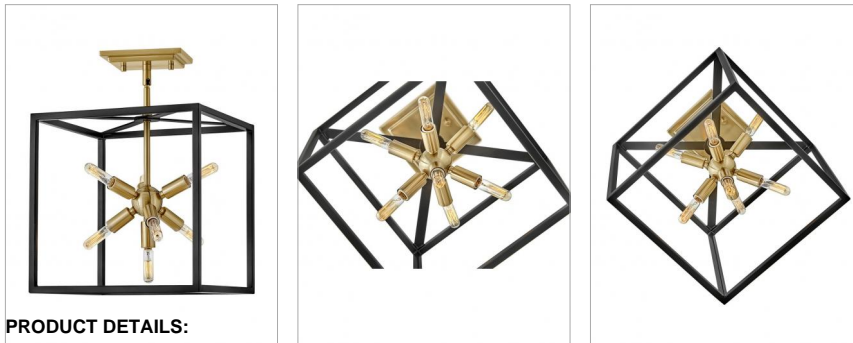

#### SMALL CONVERTIBLE PENDANT

Some views are better than others. The striking Aros pendant showcases a provocative mid-century modern starburst cluster in a luxurious Warm Brass or Polished Nickel framed by an articulating, angular cage in prominent Black. For added drama, the sophisticated pendants dazzle with dimension to fill unique spaces or higher ceilings. Aros is part of the Lisa McDennon Collection.

DETAILS	
FINISH:	Black*
MATERIAL:	Steel
SLOPE DEGREE:	90

DIMENSIONS	
WIDTH:	13"
HEIGHT:	14"
WEIGHT:	6.9
TOP TO OUTLET:	0

LIGHT SOURCE	
LIGHT SOURCE:	Socket
WATTAGE:	7-60w Cand.
VOLTAGE:	120v

MOUNTING	
CANOPY:	6" Sq.
LEAD WIRE:	1 X 144"
MAX HEIGHT:	46.3

#### PRODUCT DETAILS:

- This stem hung fixture may be hung on a sloped ceiling
- This fixture includes multiple down stems in various lengths to customize the installation height of the fixture, including one 6" stem and two 12" stems.
- Convertible fixture mounts directly to canopy or with a fixture-specific stem or chain that is 6" or less
- Suitable for use in dry (indoor) locations as defined by NEC and CEC. Meets United States UL Underwriters Laboratories & CSA Canadian Standards Association Product Safety Standards
- T-style lamps, not included
- The Lisa McDennon Collection offers a striking mix of edgy, sculptural silhouettes that incorporate modern, organic elements and luxe materials, brought to life by her innovative and original point of view.
- Distinctive mid-century modern elements merge with sleek and timeless forms for a vintage vibe with modern flair
- Striking black finish enhances design