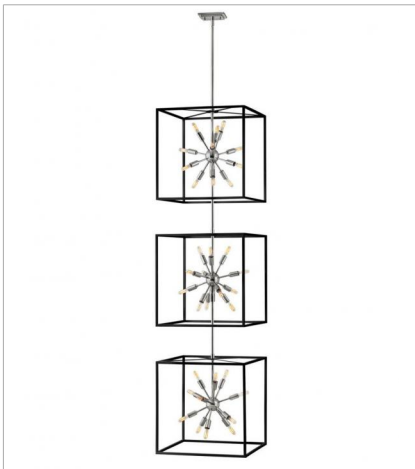

# AROS

lisa mcdennon  
COLLECTION

Some views are better than others. The striking Aros pendant showcases a provocative mid-century modern starburst cluster in a luxurious Warm Brass or Polished Nickel framed by an articulating, angular cage in prominent Black. For added drama, the sophisticated pendants dazzle with dimension to fill unique spaces or higher ceilings. Aros is part of the Lisa McDennon Collection.

**FINISH:** Black with Polished Nickel accents

**46314BLK-PN**  
MEDIUM OPEN FRAME PENDANT  
20" W, 21" H  
Socket  
12-40w Cand.

**46316BLK-PN**  
LARGE OPEN FRAME TWO TIER  
20" W, 51.5" H  
Socket  
24-40w Cand.

**46317BLK-PN**  
SMALL PENDANT  
15" W, 16" H  
Socket  
9-60w Cand.

**46318BLK-PN**  
EXTRA LARGE OPEN FRAME THREE...  
20" W, 82.8" H  
Socket  
36-25w Cand.

**46313BLK-PN**  
SMALL CONVERTIBLE PENDANT  
13" W, 14" H  
Socket  
7-60w Cand.