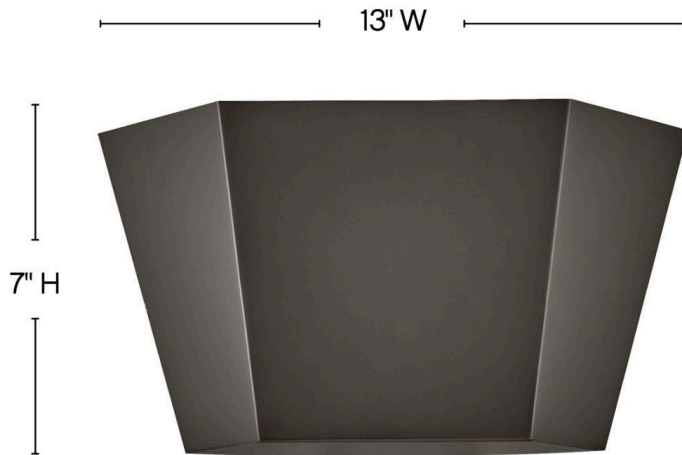

VIN

41693BX

TWO LIGHT SCONCE

Vin adds a dash of Art Deco influence and inspiration to its surroundings. This transitional sconce features a minimalist but impactful profile which casts light up the wall and can be hung either up or down.

DETAILS	
FINISH:	Black Oxide
MATERIAL:	Steel
GLASS:	Etched

DIMENSIONS	
WIDTH:	13"
HEIGHT:	7"
WEIGHT:	1.5
BACK PLATE:	8"W X 5.75"H
EXTENSION:	4
TOP TO OUTLET:	3.25

LIGHT SOURCE	
LIGHT SOURCE:	LED Lamp
LED NAME:	GU10LED-3K
WATTAGE:	2-6w GU10 LED *Included
VOLTAGE:	120v
COLOR TEMP:	3000
LUMENS:	1000
CRI:	80
INCANDESCENT EQUIVALENCY:	2 x 50w
DIMMABLE:	Yes - CL Type Dimmer (SSL7A)

SHIPPING	
CARTON LENGTH:	15.5
CARTON WIDTH:	12
CARTON HEIGHT:	7.3
CARTON WEIGHT:	2.2

- Fixture can be mounted either up or down
- Suitable for use in dry (indoor) locations as defined by NEC and CEC. Meets United States UL Underwriters Laboratories & CSA Canadian Standards Association Product Safety Standards
- Fixture is ADA compliant and adheres to the standards and guidelines listed by the Americans with Disabilities Act
- Meets California Energy Commission Title regulations/JA8 when using the included LED bulb
- LED Lamps carry a 3-year limited warranty
- Merging the best of traditional and modern elements, with a sophisticated and streamlined silhouette perfect for any space
- Striking black finish enhances design
- Please refer to Hinkley's Warranty for complete product warranty details; some warranty limitations may apply.