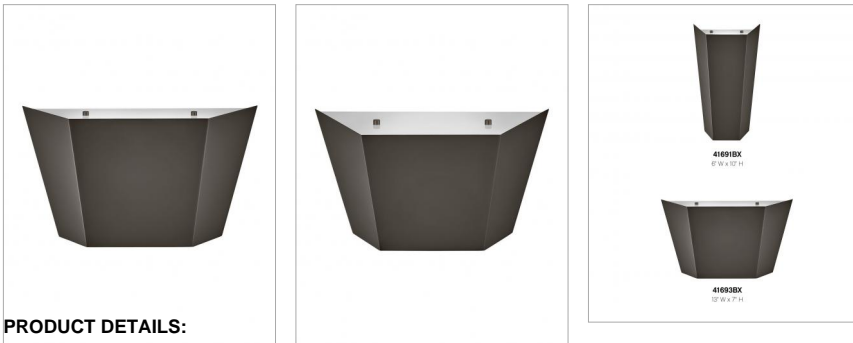

VIN

41693BX

TWO LIGHT SCONCE

Vin adds a dash of Art Deco influence and inspiration to its surroundings. This transitional sconce features a minimalist but impactful profile which casts light up the wall and can be hung either up or down.

DETAILS	
FINISH:	Black Oxide
MATERIAL:	Steel
GLASS:	Etched

DIMENSIONS	
WIDTH:	13"
HEIGHT:	7"
WEIGHT:	1.5
BACK PLATE:	8"W X 5.75"H
EXTENSION:	4
TOP TO OUTLET:	3.25

LIGHT SOURCE	
LIGHT SOURCE:	LED Lamp
LED NAME:	GU10LED-3K
WATTAGE:	2-6w GU10 LED *Included
VOLTAGE:	120v
COLOR TEMP:	3000
LUMENS:	1000
CRI:	80
INCANDESCENT EQUIVALENCY:	2 x 50w
DIMMABLE:	Yes - CL Type Dimmer (SSL7A)

SHIPPING	
CARTON LENGTH:	15.5
CARTON WIDTH:	12
CARTON HEIGHT:	7.3
CARTON WEIGHT:	2.2

- Fixture can be mounted either up or down
- Suitable for use in dry (indoor) locations as defined by NEC and CEC. Meets United States UL Underwriters Laboratories & CSA Canadian Standards Association Product Safety Standards
- Fixture is ADA compliant and adheres to the standards and guidelines listed by the Americans with Disabilities Act
- Meets California Energy Commission Title regulations/JA8 when using the included LED bulb
- LED Lamps carry a 3-year limited warranty
- Merging the best of traditional and modern elements, with a sophisticated and streamlined silhouette perfect for any space
- Striking black finish enhances design
- Please refer to Hinkley's Warranty for complete product warranty details; some warranty limitations may apply.