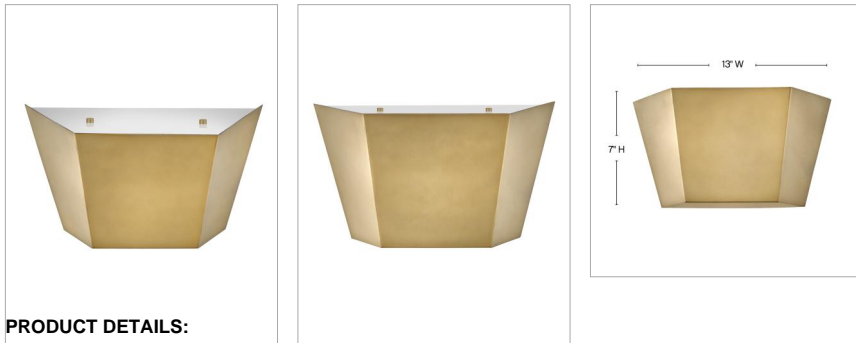

VIN

41693HB

TWO LIGHT SCONCE

Vin adds a dash of Art Deco influence and inspiration to its surroundings. This transitional sconce features a minimalist but impactful profile which casts light up the wall and can be hung either up or down.

DETAILS	
FINISH:	Heritage Brass
MATERIAL:	Steel
GLASS:	Etched

DIMENSIONS	
WIDTH:	13"
HEIGHT:	7"
WEIGHT:	1.5lb
BACK PLATE:	8"W X 5.75"H
EXTENSION:	4"
TOP TO OUTLET:	3.25"

LIGHT SOURCE	
LIGHT SOURCE:	LED Lamp
LED NAME:	GU10LED-3K
WATTAGE:	2-6w GU10 LED *Included
VOLTAGE:	120v
COLOR TEMP:	3000
LUMENS:	1000
CRI:	80
INCANDESCENT EQUIVALENCY:	2 x 50w
DIMMABLE:	Yes - CL Type Dimmer (SSL7A)

SHIPPING	
CARTON LENGTH:	15.5
CARTON WIDTH:	12
CARTON HEIGHT:	7.3
CARTON WEIGHT:	2.2

PRODUCT DETAILS:

- Fixture can be mounted either up or down
- Suitable for use in dry (indoor) locations as defined by NEC and CEC. Meets United States UL Underwriters Laboratories & CSA Canadian Standards Association Product Safety Standards
- Fixture is ADA compliant and adheres to the standards and guidelines listed by the Americans with Disabilities Act
- Meets California Energy Commission Title regulations/JA8 when using the included LED bulb
- LED Lamps carry a 3-year limited warranty
- Merging the best of traditional and modern elements, with a sophisticated and streamlined silhouette perfect for any space
- Classic gleaming light brass finish