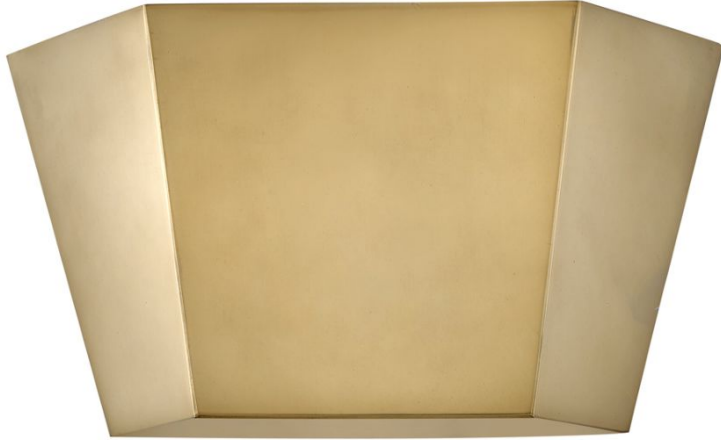

VIN

41693HB

TWO LIGHT SCONCE

Vin adds a dash of Art Deco influence and inspiration to its surroundings. This transitional sconce features a minimalist but impactful profile which casts light up the wall and can be hung either up or down.

DETAILS	
FINISH:	Heritage Brass
MATERIAL:	Steel
GLASS:	Etched

DIMENSIONS	
WIDTH:	13"
HEIGHT:	7"
WEIGHT:	1.5lb
BACK PLATE:	8"W X 5.75"H
EXTENSION:	4"
TOP TO OUTLET:	3.25"

LIGHT SOURCE	
LIGHT SOURCE:	LED Lamp
LED NAME:	GU10LED-3K
WATTAGE:	2-6w GU10 LED *Included
VOLTAGE:	120v
COLOR TEMP:	3000
LUMENS:	1000
CRI:	80
INCANDESCENT EQUIVALENCY:	2 x 50w
DIMMABLE:	Yes - CL Type Dimmer (SSL7A)

SHIPPING	
CARTON LENGTH:	15.5
CARTON WIDTH:	12
CARTON HEIGHT:	7.3
CARTON WEIGHT:	2.2

PRODUCT DETAILS:

- Fixture can be mounted either up or down
- Suitable for use in dry (indoor) locations as defined by NEC and CEC. Meets United States UL Underwriters Laboratories & CSA Canadian Standards Association Product Safety Standards
- Fixture is ADA compliant and adheres to the standards and guidelines listed by the Americans with Disabilities Act
- Meets California Energy Commission Title regulations/JA8 when using the included LED bulb
- LED Lamps carry a 3-year limited warranty
- Merging the best of traditional and modern elements, with a sophisticated and streamlined silhouette perfect for any space
- Classic gleaming light brass finish