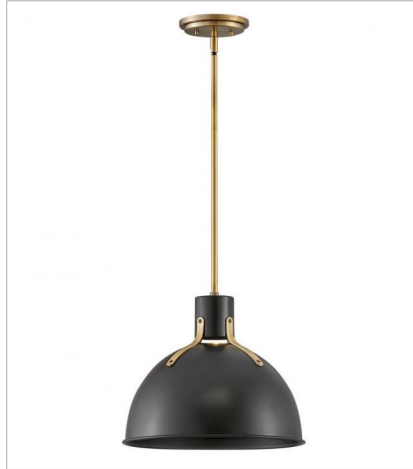

ARGO

Argo is brilliantly basic in design but has all the right details to make it shine. The smooth lines of its dome have a vintage, industrial feel but modern updates, make Argo contemporary. Heavy straps and decorative screws secure the dome to the cap in this clean and stylish profile.

FINISH: Satin Black with Lacquered Brass accents

3483SK
MEDIUM PENDANT
20" W, 17" H
LED Lamp
1-6w GU10 LED *Included

3487SK
SMALL PENDANT
14" W, 12.3" H
LED Lamp
1-6w GU10 LED *Included

3481SK
SMALL FLUSH MOUNT
13" W, 10" H
Socket
1-100w Med.