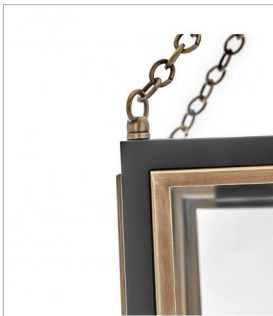

SHAW

32987BK

SMALL PENDANT

Traditional in style, and unique in character, Shaw is distinguished by its dramatic frame and enchanting design elements. Robust clear glass panels, the rich two-tone finish combination, and a captivating fine chain detail unite to deliver dashing heritage charm.

DETAILS	
FINISH:	Black
MATERIAL:	Steel
GLASS:	Clear
SLOPE DEGREE:	90

DIMENSIONS	
WIDTH:	10"
HEIGHT:	22.8"
WEIGHT:	11.2
TOP TO OUTLET:	0

LIGHT SOURCE	
LIGHT SOURCE:	Socket
WATTAGE:	1-100w Med.
VOLTAGE:	120v

MOUNTING	
CANOPY:	5.5" Dia.
LEAD WIRE:	1 X 120"
MAX HEIGHT:	54.8

SHIPPING	
CARTON LENGTH:	17.5
CARTON WIDTH:	12.4
CARTON HEIGHT:	15.6
CARTON WEIGHT:	15.7

PRODUCT DETAILS:

- This stem hung fixture may be hung on a sloped ceiling
- This fixture includes multiple down stems in various lengths to customize the installation height of the fixture, including one 6" stem and two 12" stems.
- Suitable for use in dry (indoor) locations as defined by NEC and CEC. Meets United States UL Underwriters Laboratories & CSA Canadian Standards Association Product Safety Standards
- Ideal for vintage filament bulbs (not included)
- Classic, elegant lines and timeless details enhance a traditional space
- Striking black finish enhances design
- Please refer to Hinkley's Warranty for complete product warranty details; some warranty limitations may apply.