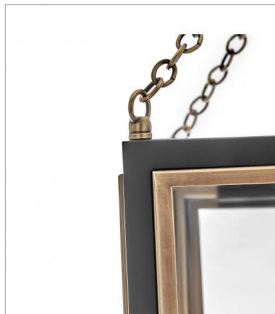

### LARGE PENDANT

Traditional in style, and unique in character, Shaw is distinguished by its dramatic frame and enchanting design elements. Robust clear glass panels, the rich two-tone finish combination, and a captivating fine chain detail unite to deliver dashing heritage charm.

DETAILS	
FINISH:	Black
MATERIAL:	Steel
GLASS:	Clear
SLOPE DEGREE:	90

DIMENSIONS	
WIDTH:	15.5"
HEIGHT:	31.5"
WEIGHT:	21.7
TOP TO OUTLET:	0

LIGHT SOURCE	
LIGHT SOURCE:	Socket
WATTAGE:	4-60w Cand.
VOLTAGE:	120v

#### PRODUCT DETAILS:

- This stem hung fixture may be hung on a sloped ceiling
- This fixture includes multiple down stems in various lengths to customize the installation height of the fixture, including one 6" stem and two 12" stems.
- Suitable for use in dry (indoor) locations as defined by NEC and CEC. Meets United States UL Underwriters Laboratories & CSA Canadian Standards Association Product Safety Standards
- Ideal for vintage filament bulbs (not included)
- Classic, elegant lines and timeless details enhance a traditional space
- Striking black finish enhances design
- Please refer to Hinkley's Warranty for complete product warranty details; some warranty limitations may apply.